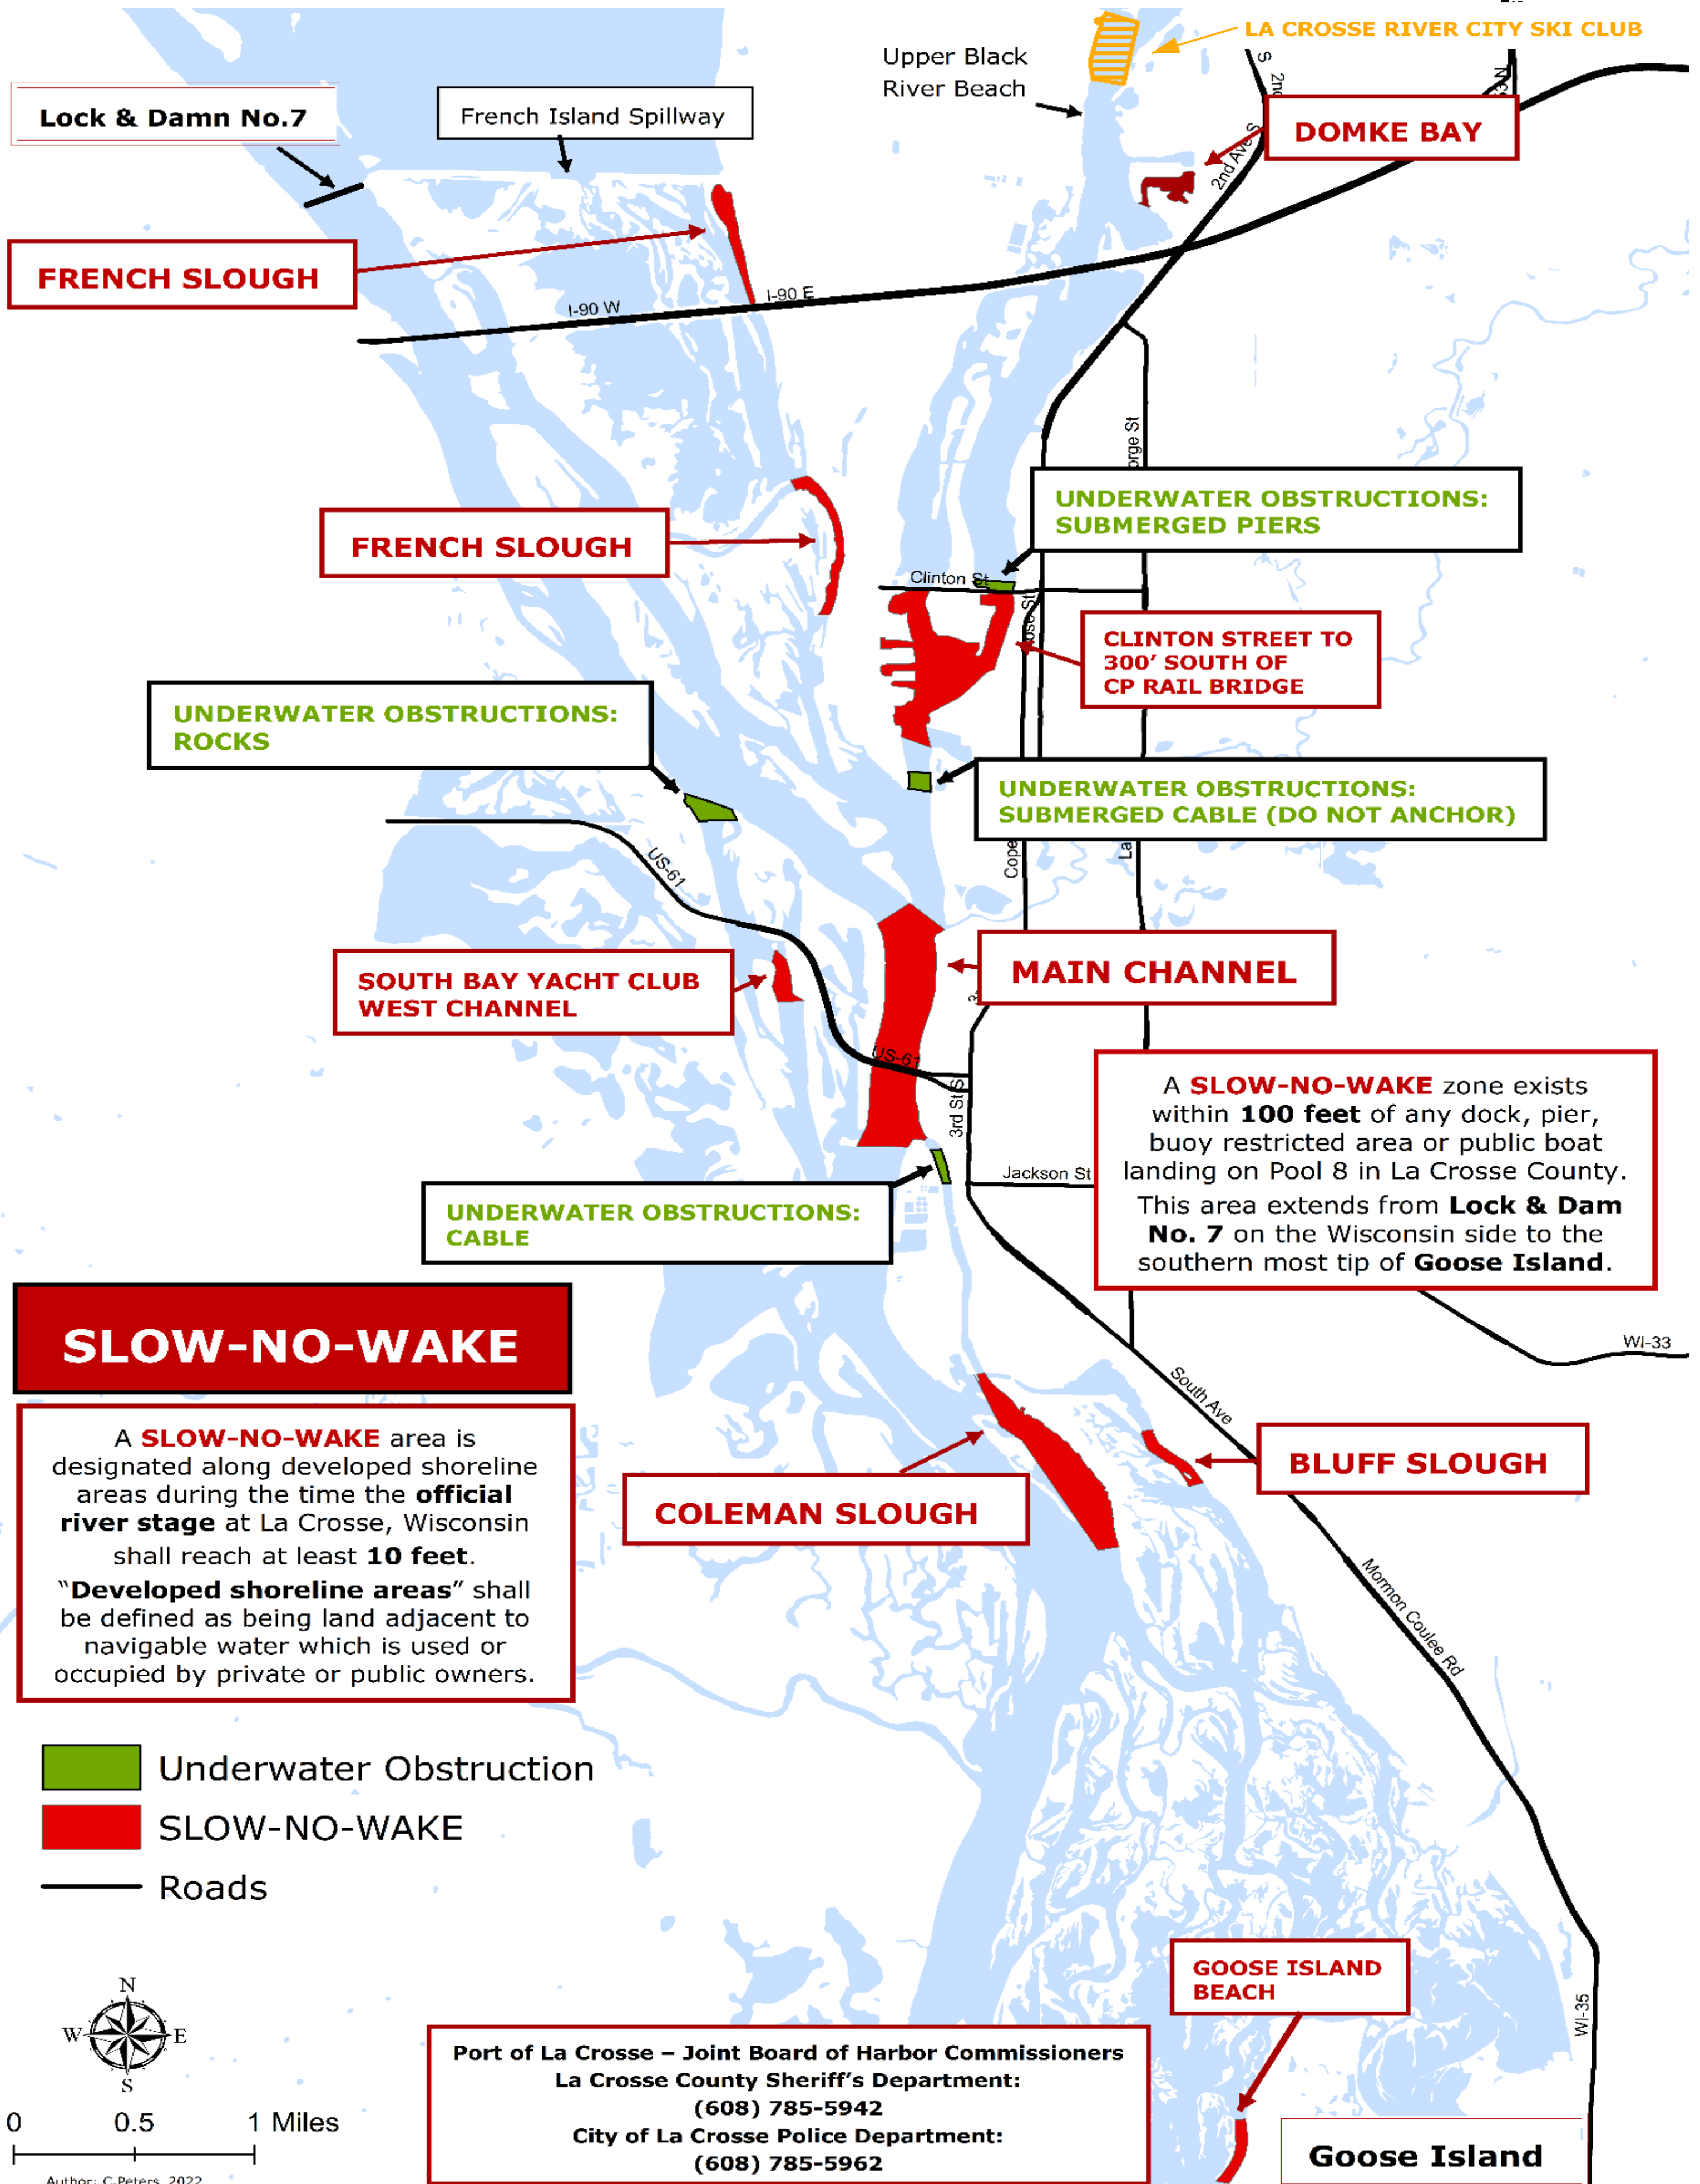

LA CROSSE COUNTY & CITY OF LA CROSSE POOL 8 BOATING REGULATIONS

SECTION 30.80 & 30.81 LA CROSSE COUNTY CODE (Repealed & Recreated #14-90)
SECTION 48-29 SPECIAL SPEED RESTRICTIONS LA CROSSE MUNICIPAL CODE

Updated April 2022

SLOW-NO-WAKE

A **SLOW-NO-WAKE** area is designated along developed shoreline areas during the time the **official river stage** at La Crosse, Wisconsin shall reach at least **10 feet**. "Developed shoreline areas" shall be defined as being land adjacent to navigable water which is used or occupied by private or public owners.