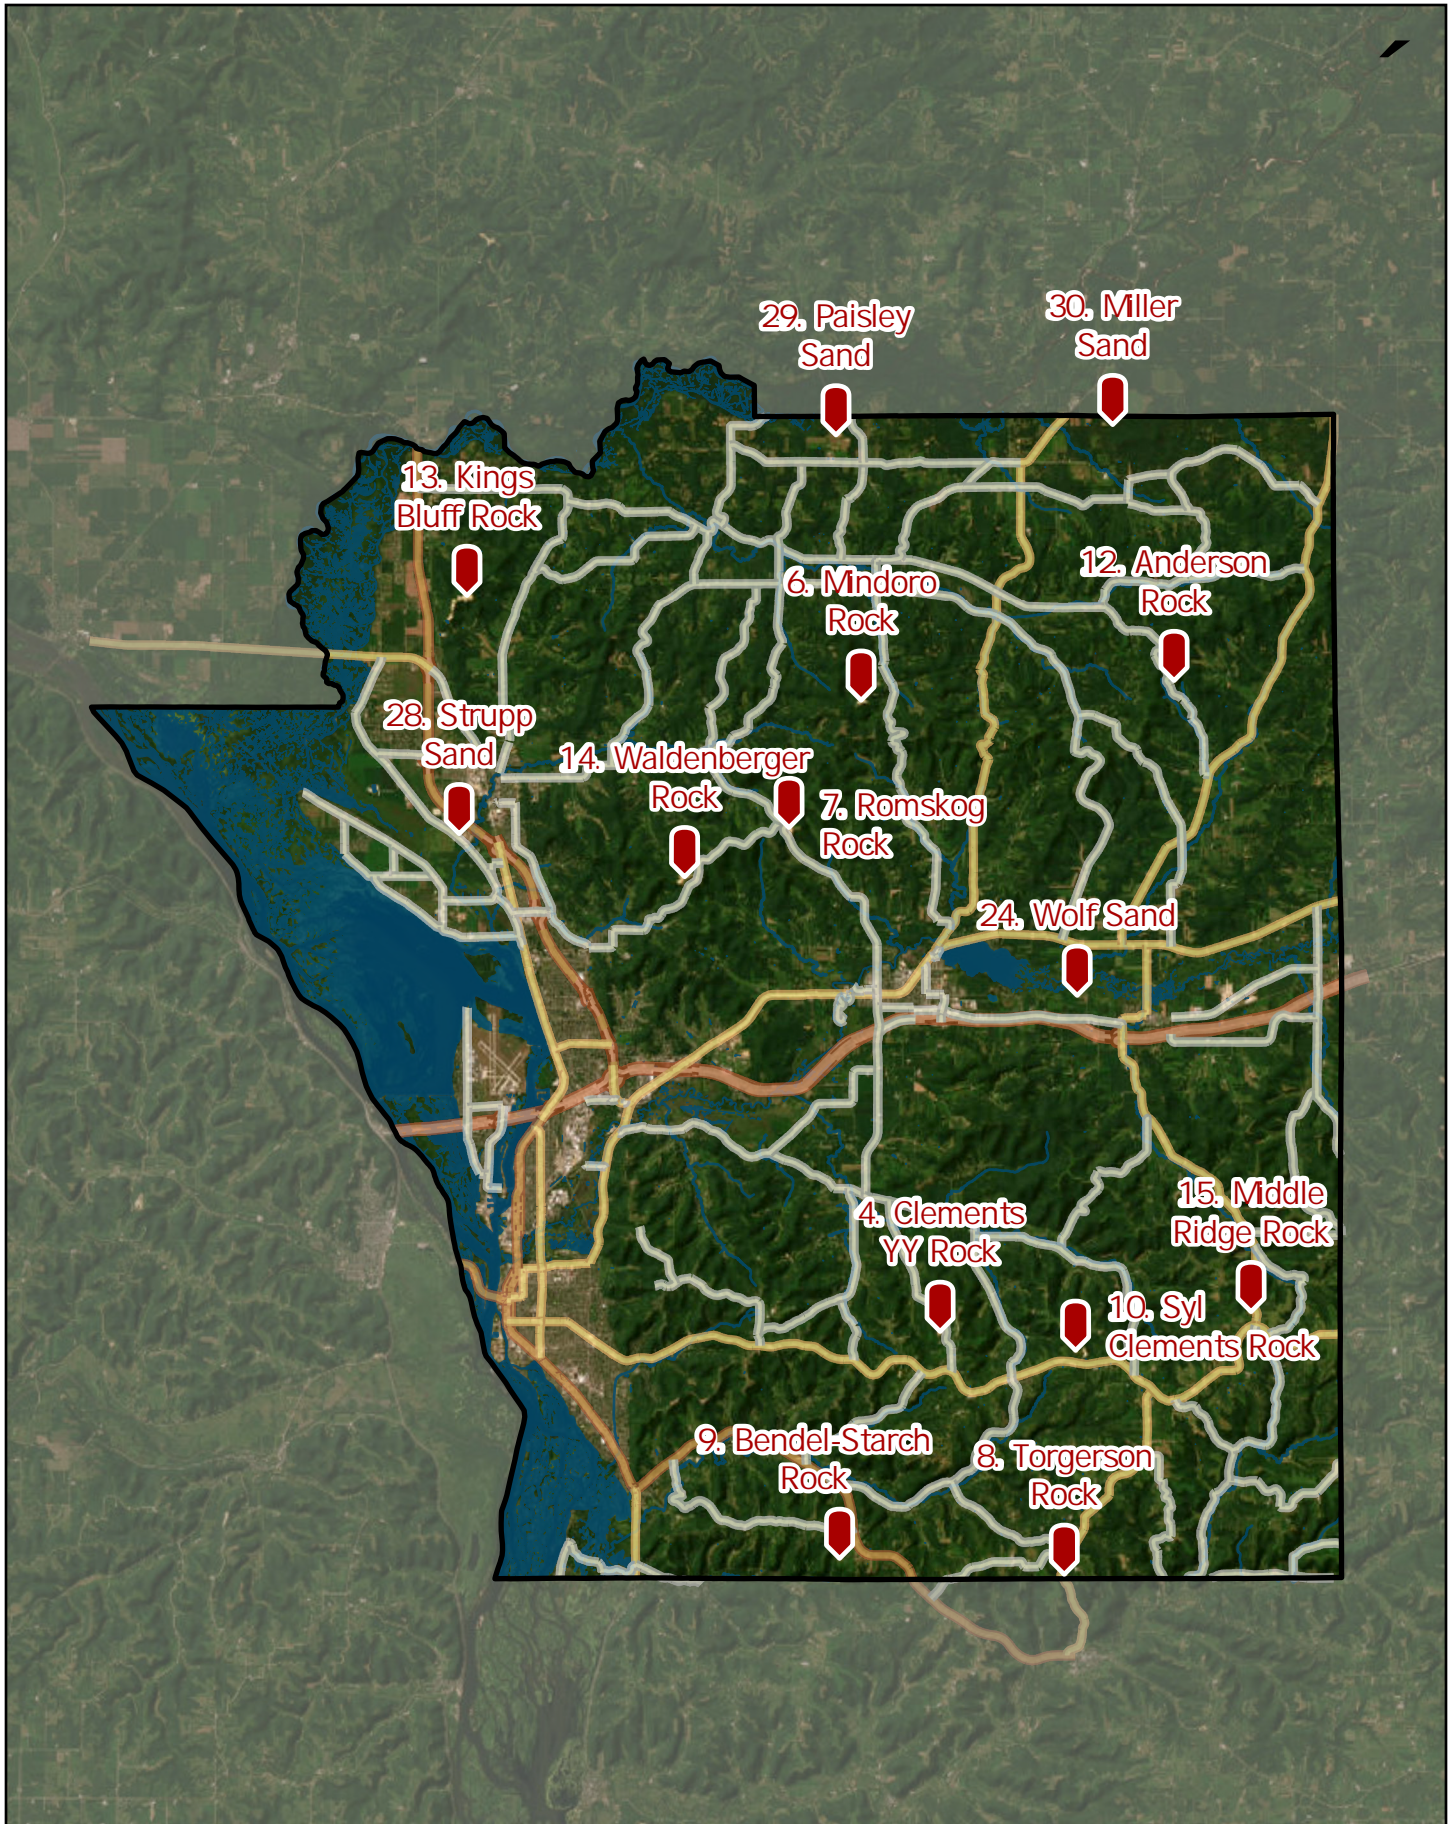

# Active Non-Metallic Mines - La Crosse County

0 2.5 5 10 Miles