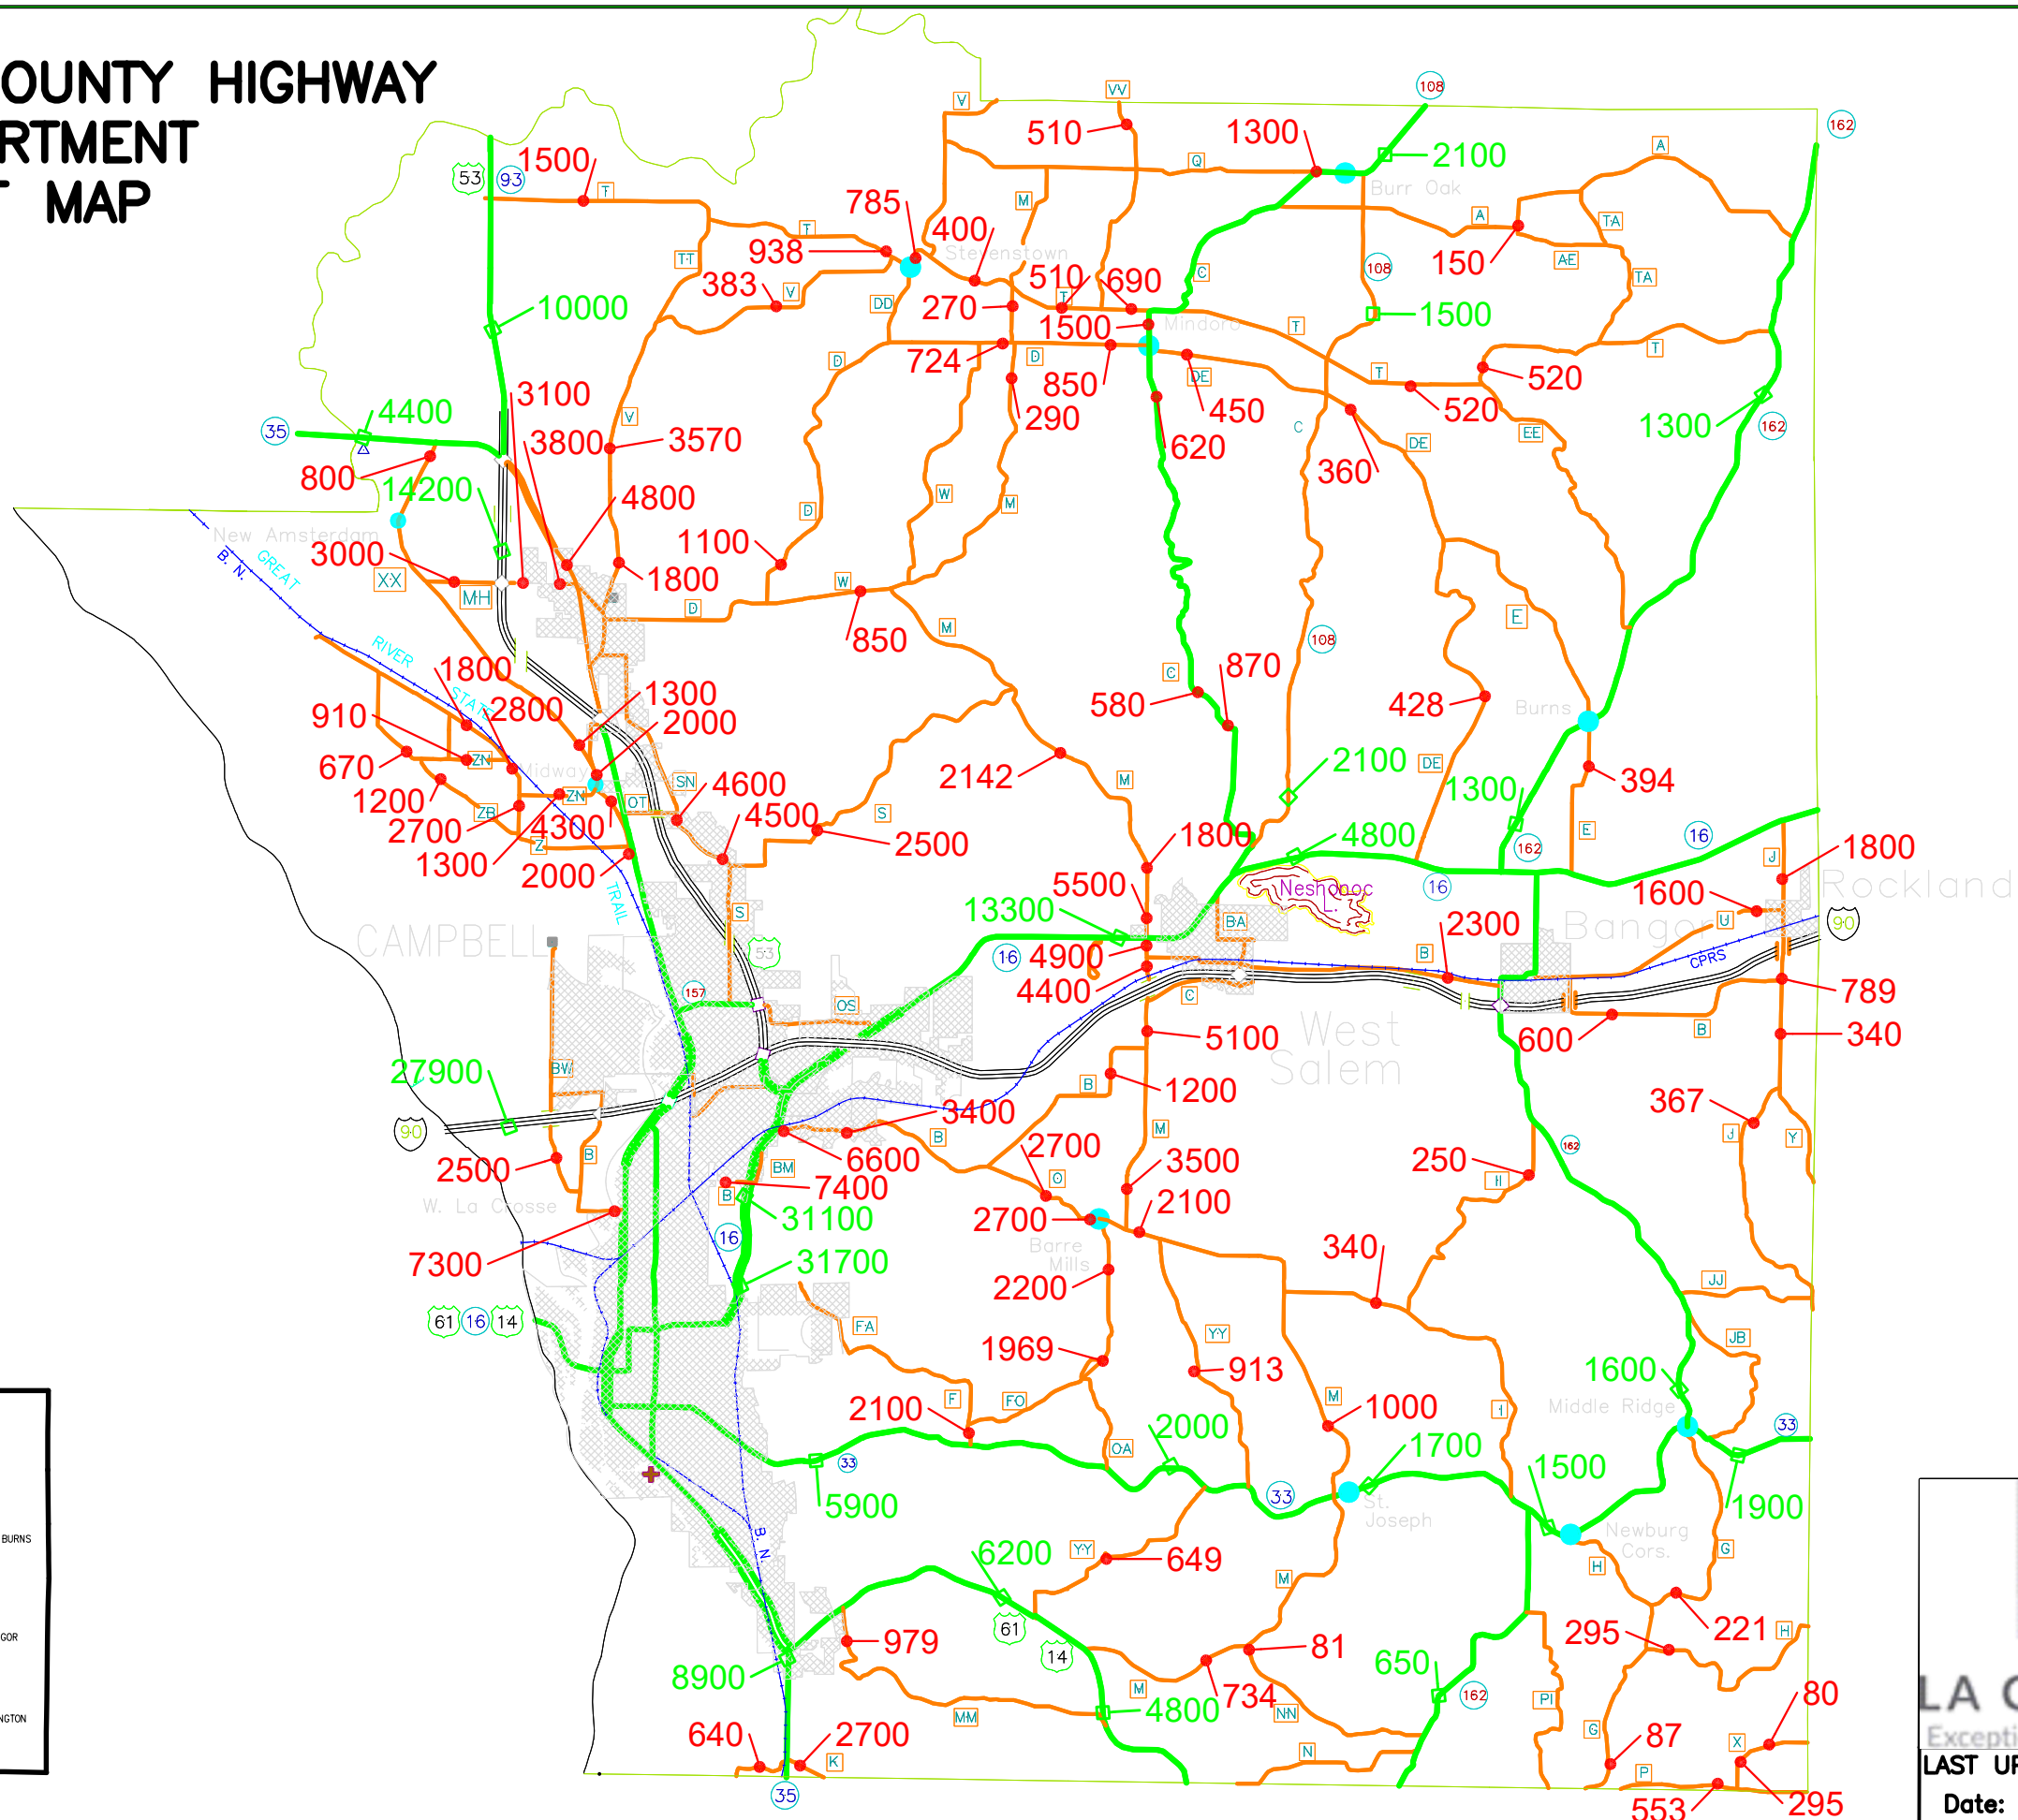

LA CROSSE COUNTY HIGHWAY DEPARTMENT ADT MAP

LA CROSSE COUNTY
 Exceptional services. Extraordinary place.

LAST UPDATED
 Date: 2023