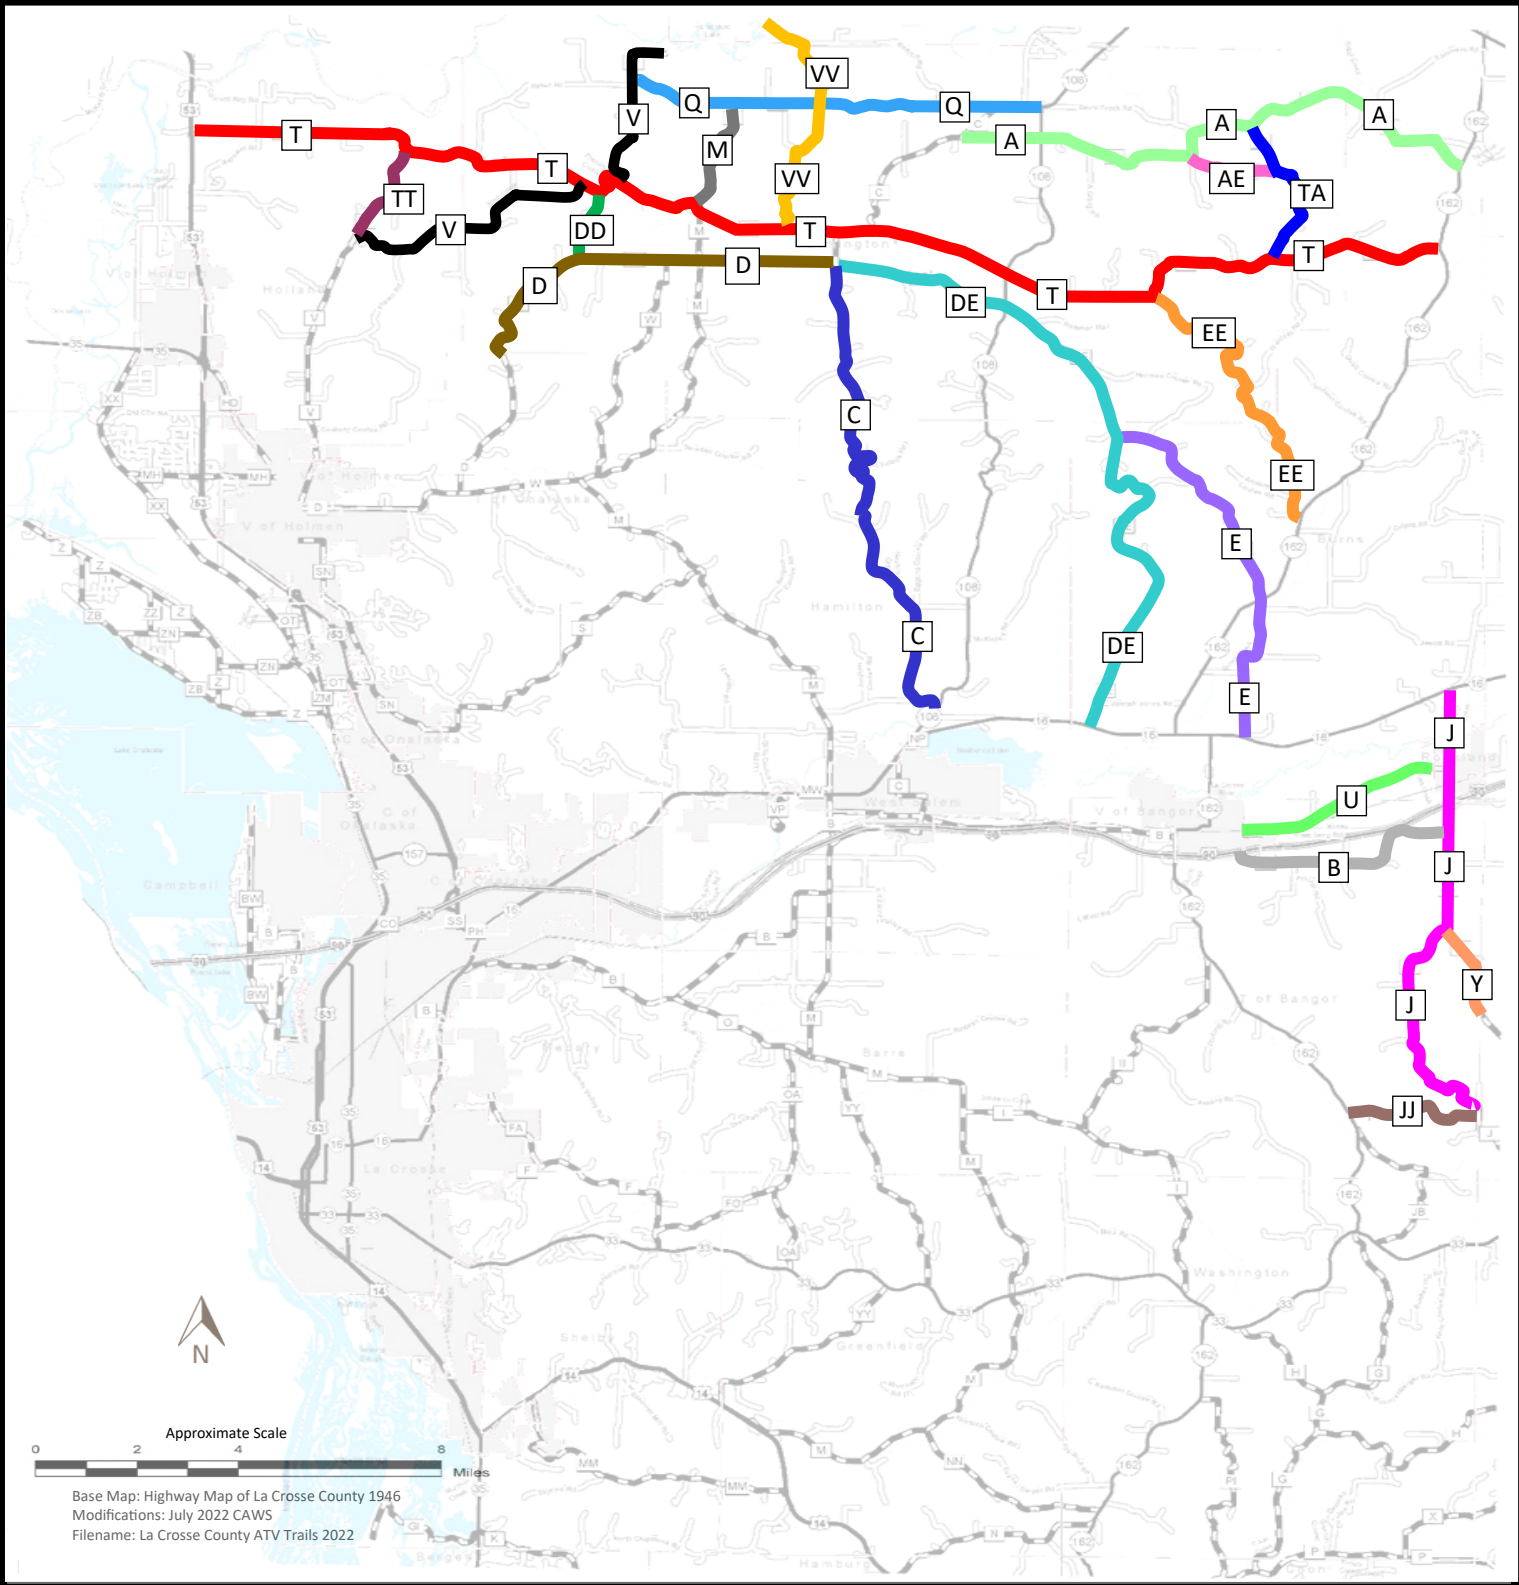

La Crosse County ATV Trails 2022

Base Map: Highway Map of La Crosse County 1946
 Modifications: July 2022 CAWS
 Filename: La Crosse County ATV Trails 2022

ROUTES:

- █ CTH A entire length from CTH C to STH 16
- █ CTH AE entire length from CTH A to CTH T
- █ CTH B from I90 to CTH J
- █ CTH C from STH 108 to CTH DE
- █ CTH D from CTH C to the Farmington Town Line
- █ CTH DD entire length from CTH T to CTH D
- █ CTH DE entire length from STH 16 to CTH C
- █ CTH E entire length from STH 16 to CTH T
- █ CTH EE entire length from STH 162 CTH T
- █ CTH J from Rockland Village limits south to Monroe County Line
- █ CTH JJ entire length from STH 162 to CTH J
- █ CTH M from CTH D to CTH Q
- █ CTH Q entire length from CTH V to STH 10
- █ CTH T entire length from STH 162 to STH 53
- █ CTH TA entire length from CTH T to CTH A
- █ CTH TT entire length from CTH T to CTH V
- █ CTH U from the eastern Bangor City Limit to the western Rockland City Limit
- █ CTH V from CTH TT east to the end of CTH V
- █ CTH VV entire length from CTH T to Jackson County Line
- █ CTH Y entire length from CTH J to the Monroe County Line