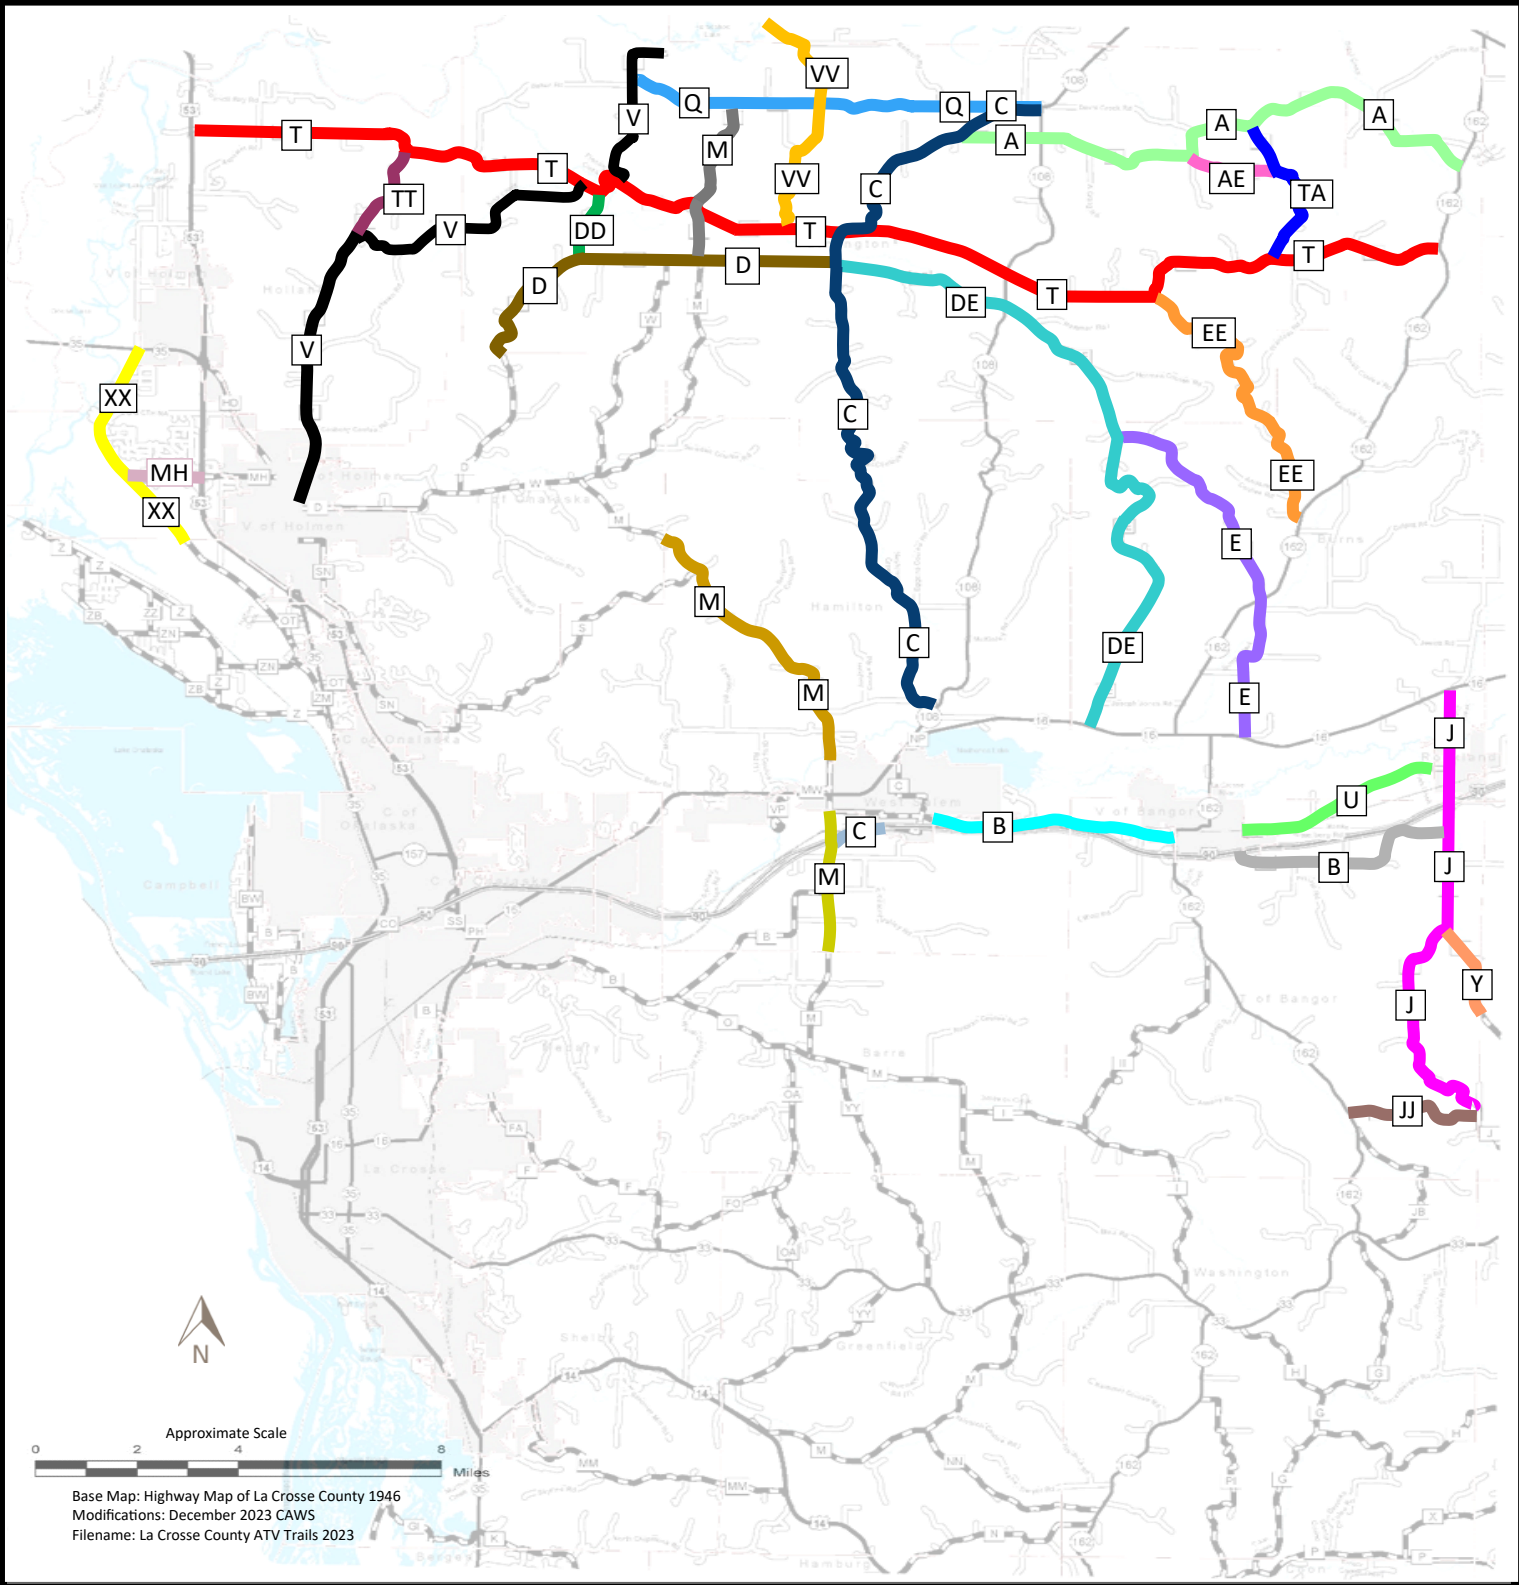

La Crosse County ATV Trails 2023

Base Map: Highway Map of La Crosse County 1946
 Modifications: December 2023 CAWS
 Filename: La Crosse County ATV Trails 2023

ROUTES:

- CTH A entire length from CTH C to STH 162
- CTH AE entire length from CTH A to CTH TA
- CTH B from Bangor Village Limit to CTH J
- CTH B from West Salem Village Limit to STH 162
- CTH C entire length from STH 108 north to south
- CTH C from CTH M to the West Salem Village Limit
- CTH D from CTH C to the Farmington Town Line
- CTH DD entire length from CTH T to CTH D
- CTH DE entire length from STH 16 to CTH C
- CTH E entire length from STH 16 to CTH DE
- CTH EE entire length from STH 162 to CTH T
- CTH J from Rockland Village Limits south to Monroe County Line
- CTH JJ entire length from STH 162 to CTH J
- CTH M from CTH D to CTH Q
- CTH M from Hamilton Town line to West Salem Village Limit
- CTH M from West Salem Village Limit to Hamilton Town Line
- CTH MH from CTH XX east to Holmen Village Limit
- CTH Q entire length from CTH V to STH 108
- CTH T entire length from STH 162 to STH 53
- CTH TA entire length from CTH T to CTH A
- CTH TT entire length from CTH T to CTH V
- CTH U from the eastern Bangor Village Limit to the western Rockland Village Limit
- CTH V from CTH T to Holmen Village Limit
- CTH VV entire length from CTH T to Jackson County Line
- CTH XX from Holland Town limits north to STH 35
- CTH Y entire length from CTH J to the Monroe County Line