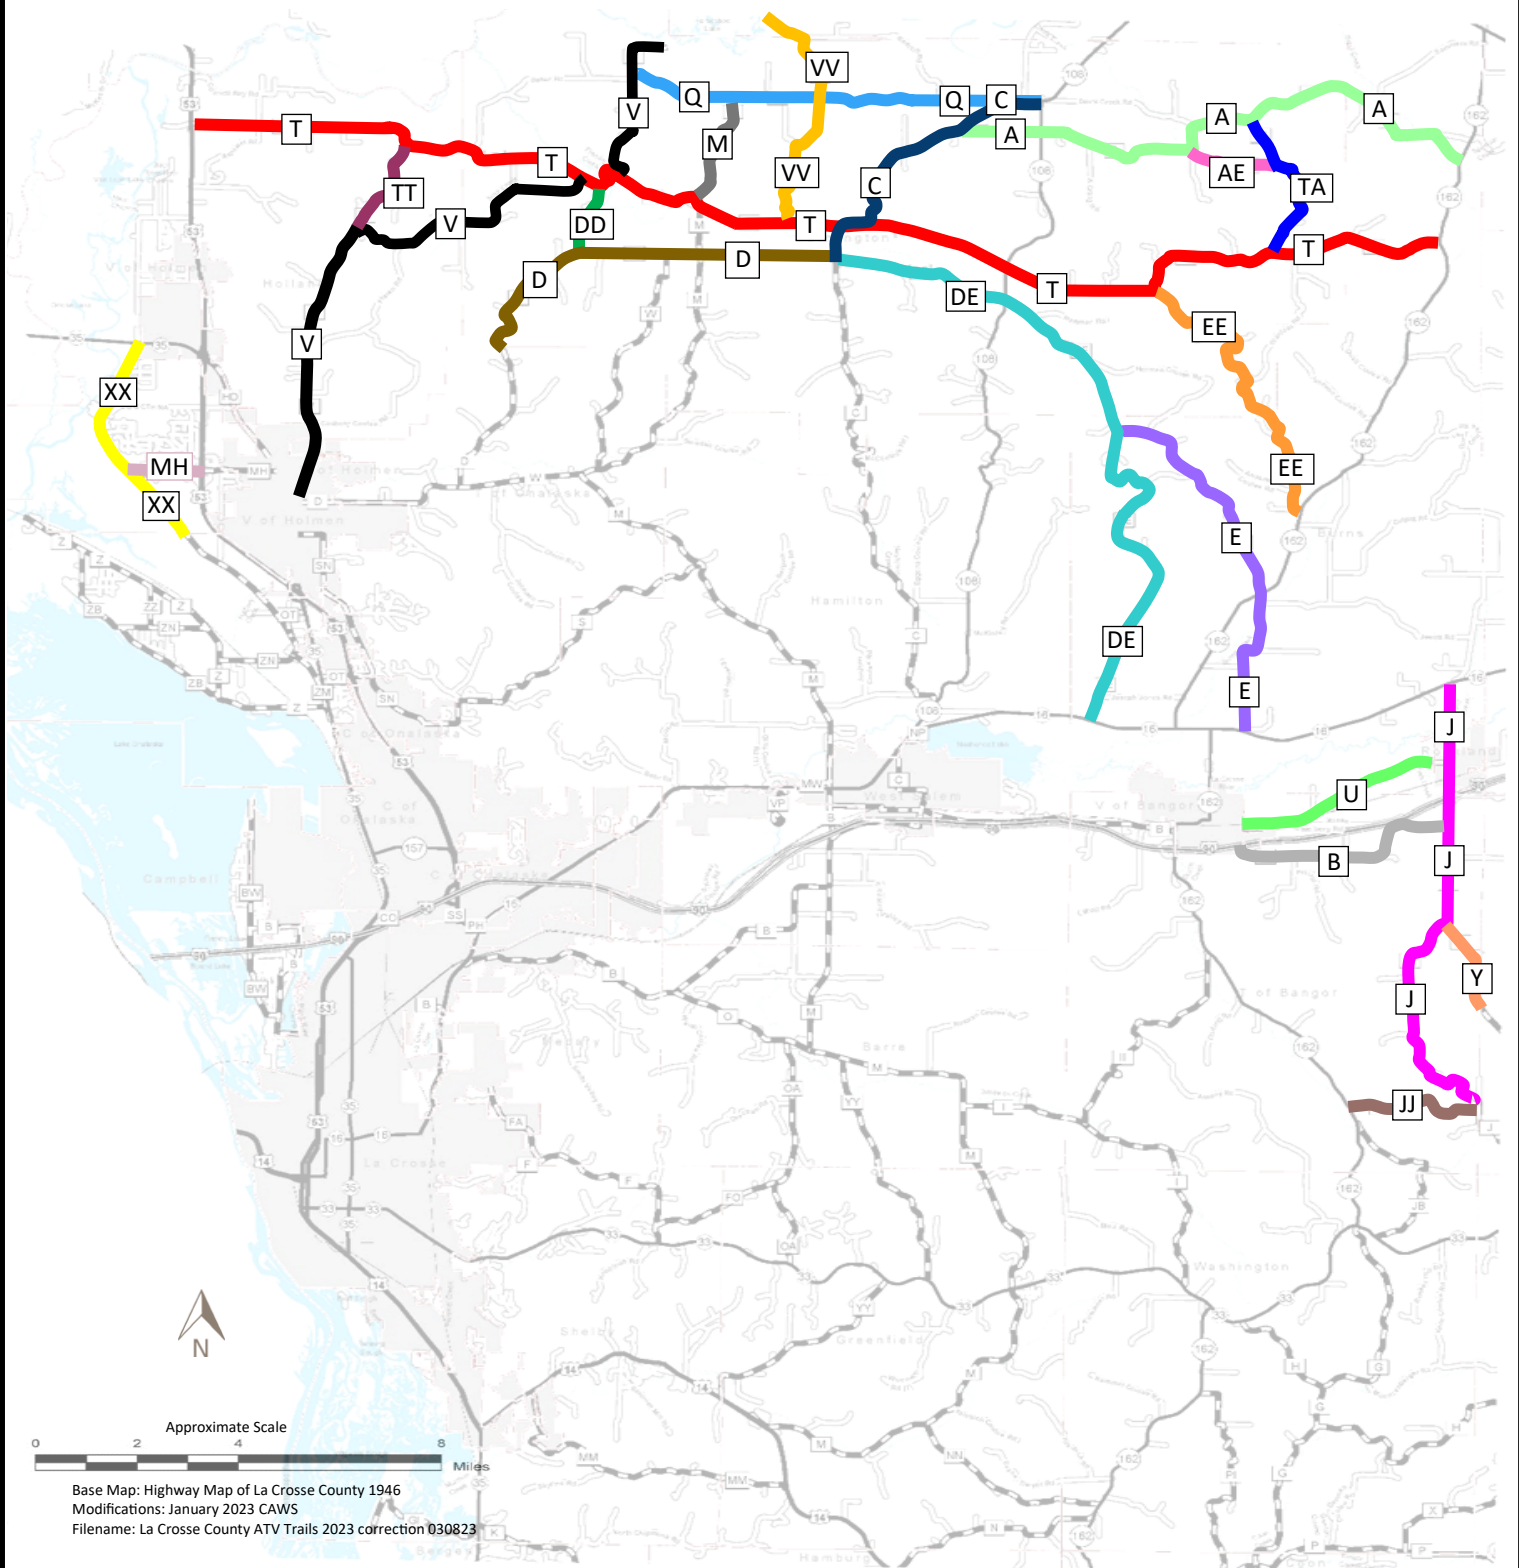

La Crosse County ATV Trails 2023

Approximate Scale
 0 2 4 8 Miles

Base Map: Highway Map of La Crosse County 1946
 Modifications: January 2023 CAWS
 Filename: La Crosse County ATV Trails 2023 correction 030823

ROUTES:

- █ CTH A entire length from CTH C to STH 16
- █ CTH AE entire length from CTH A to CTH T
- █ CTH B from I90 to CTH J
- █ CTH C from STH 108 to CTH DE
- █ CTH D from CTH C to the Farmington Town Line
- █ CTH DD entire length from CTH T to CTH D
- █ CTH DE entire length from STH 16 to CTH
- █ CCTH E entire length from STH 16 to CTH T
- █ CTH EE entire length from STH 162 CTH T
- █ CTH J from Rockland Village limits south to Monroe County Line
- █ CTH JJ entire length from STH 162 to CTH J
- █ CTH M from CTH D to CTH Q
- █ CTH MH from CTH XX east to Holmen Village limits
- █ CTH Q entire length from CTH V to STH 10
- █ CTH T entire length from STH 162 to STH 53
- █ CTH TA entire length from CTH T to CTH A
- █ CTH TT entire length from CTH T to CTH V
- █ CTH U from the eastern Bangor City Limit to the western Rockland City Limit
- █ CTH V from the end of CTH V to Holmen Village limits
- █ CTH VV entire length from CTH T to Jackson County Line
- █ CTH XX from Holland Town limits north to STH 35
- █ CTH Y entire length from CTH J to the Monroe County Line