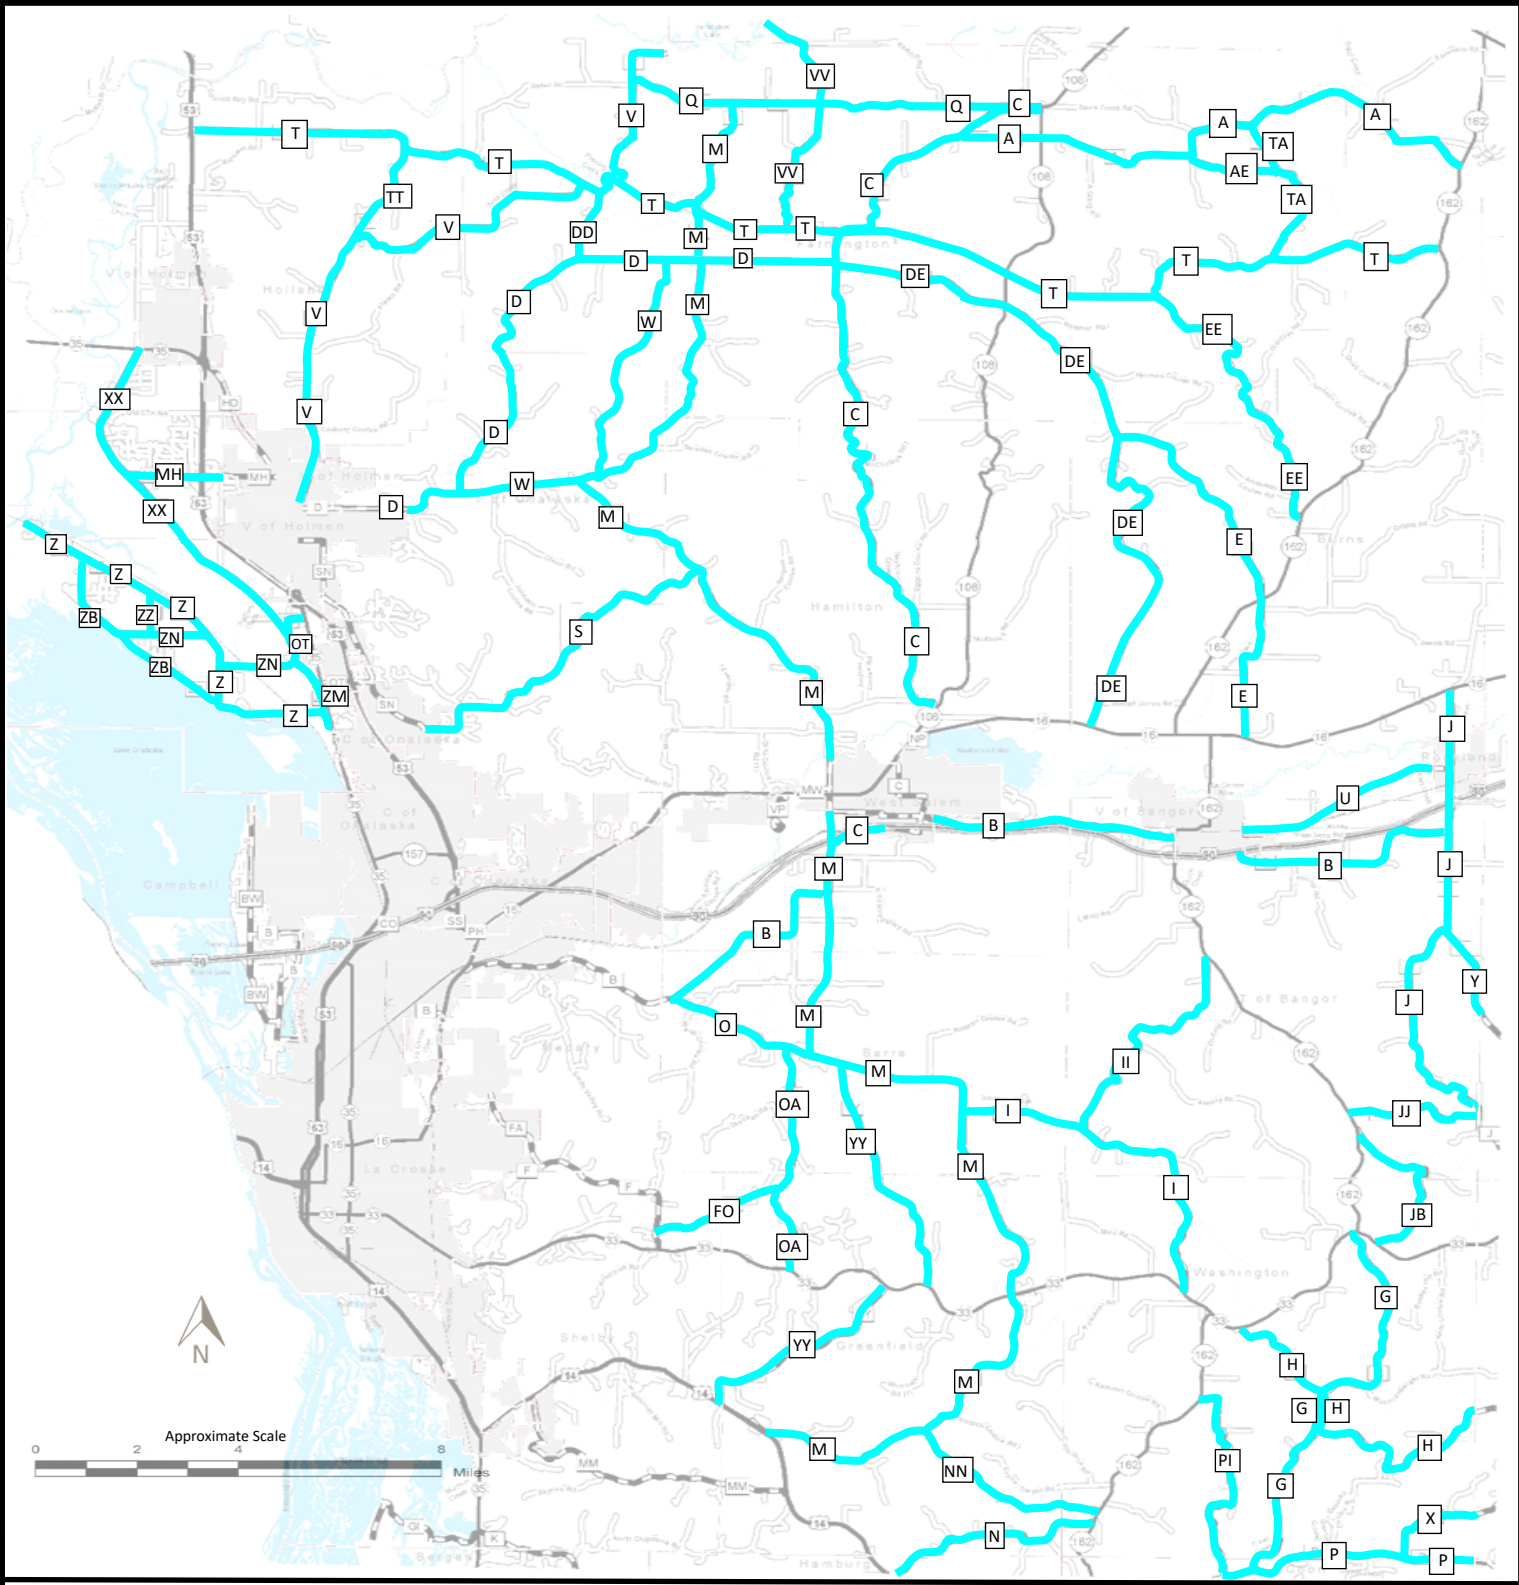

La Crosse County ATV Routes 2026

Base Map: Highway Map of La Crosse County 1946
 Modifications: Feb 2026 CAWS
 Filename: La Crosse County ATV Trails Feb 2026

— County Highway with Approved ATV/UTV Use