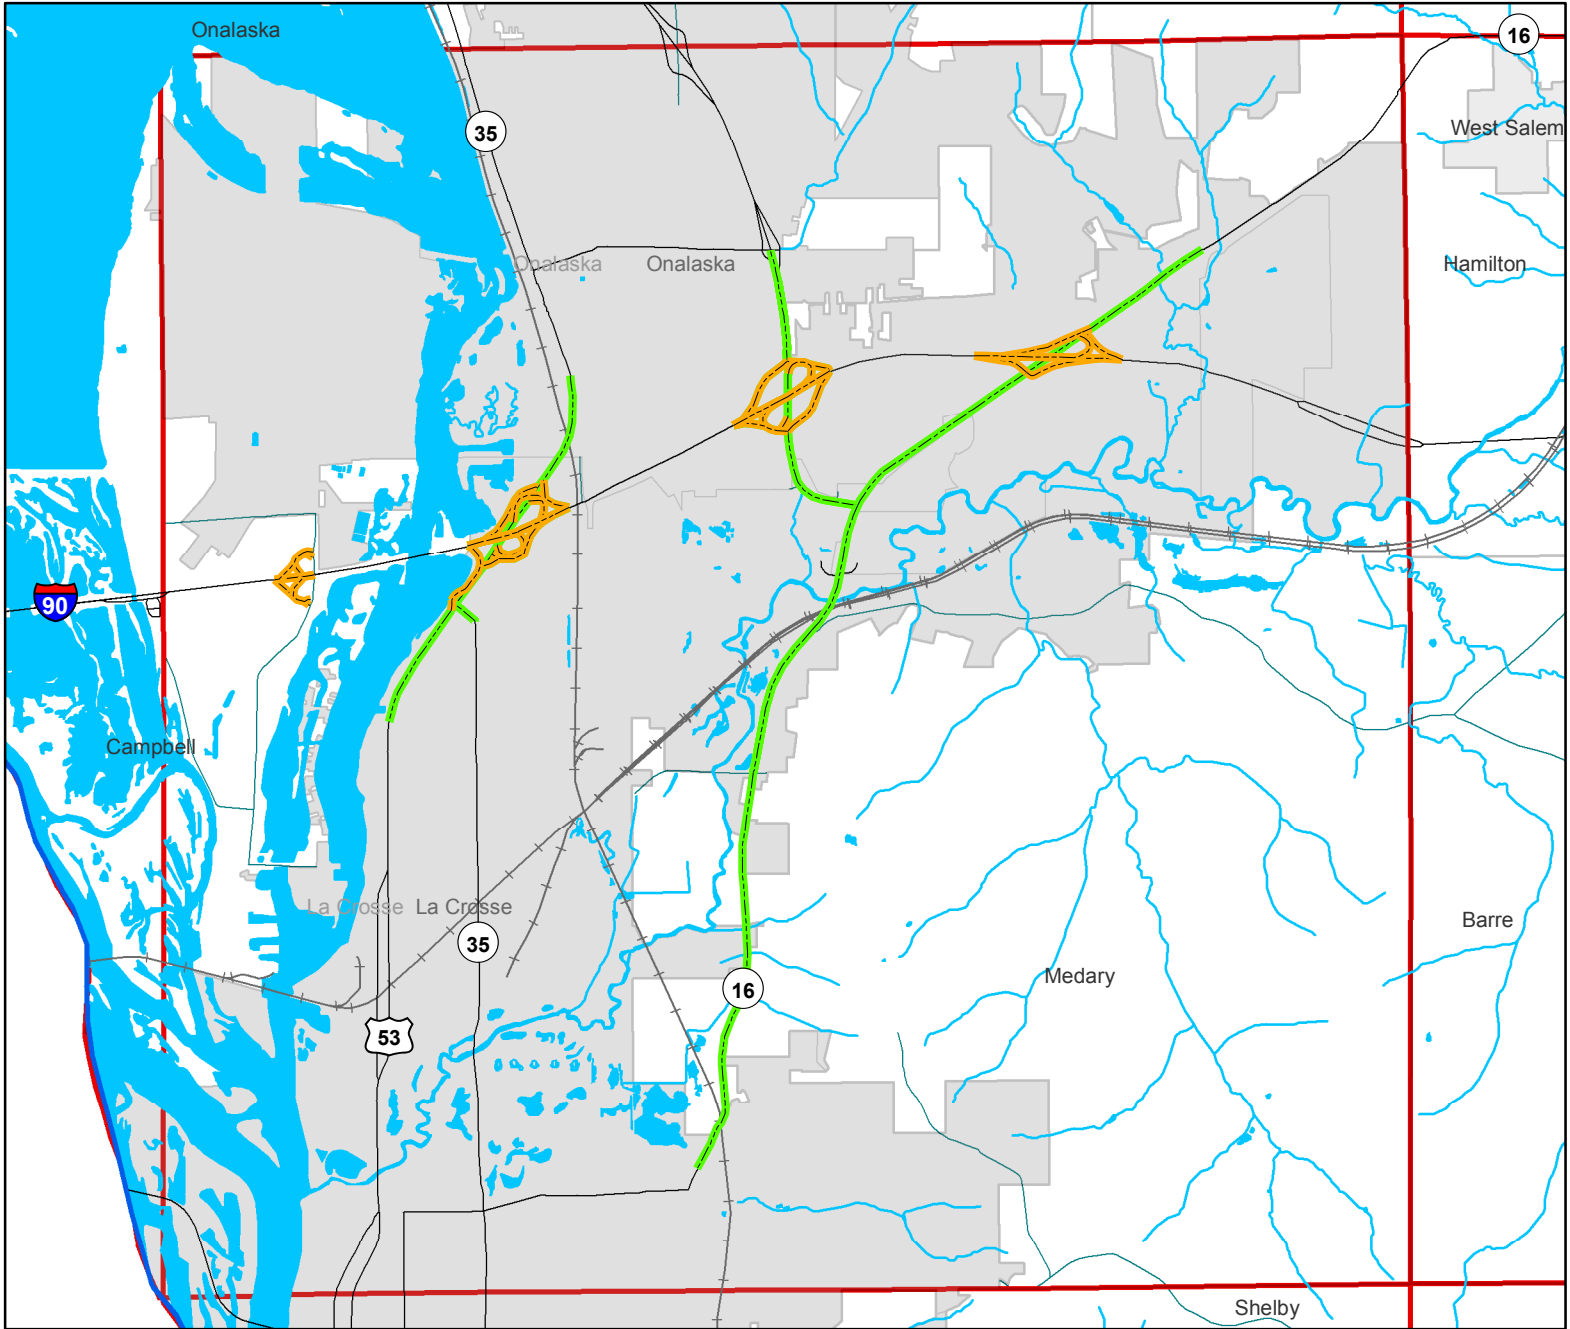

# La Crosse County

T16N, R7W

## Legend

- UrbanControlledAccess\_HighwayInterchanges
- Urban\_Mowing
- STHN\_Roadways\_LaCrosse
- Railroad\_LaCrosse
- Cities\_Villages\_Township\_Boundaries**
- PLSS\_Townships\_LaCrosse
- Highways\_LaCrosse
- <all other values>
- WISLR\_PTY\_TYCD**
- City
- Village
- Township