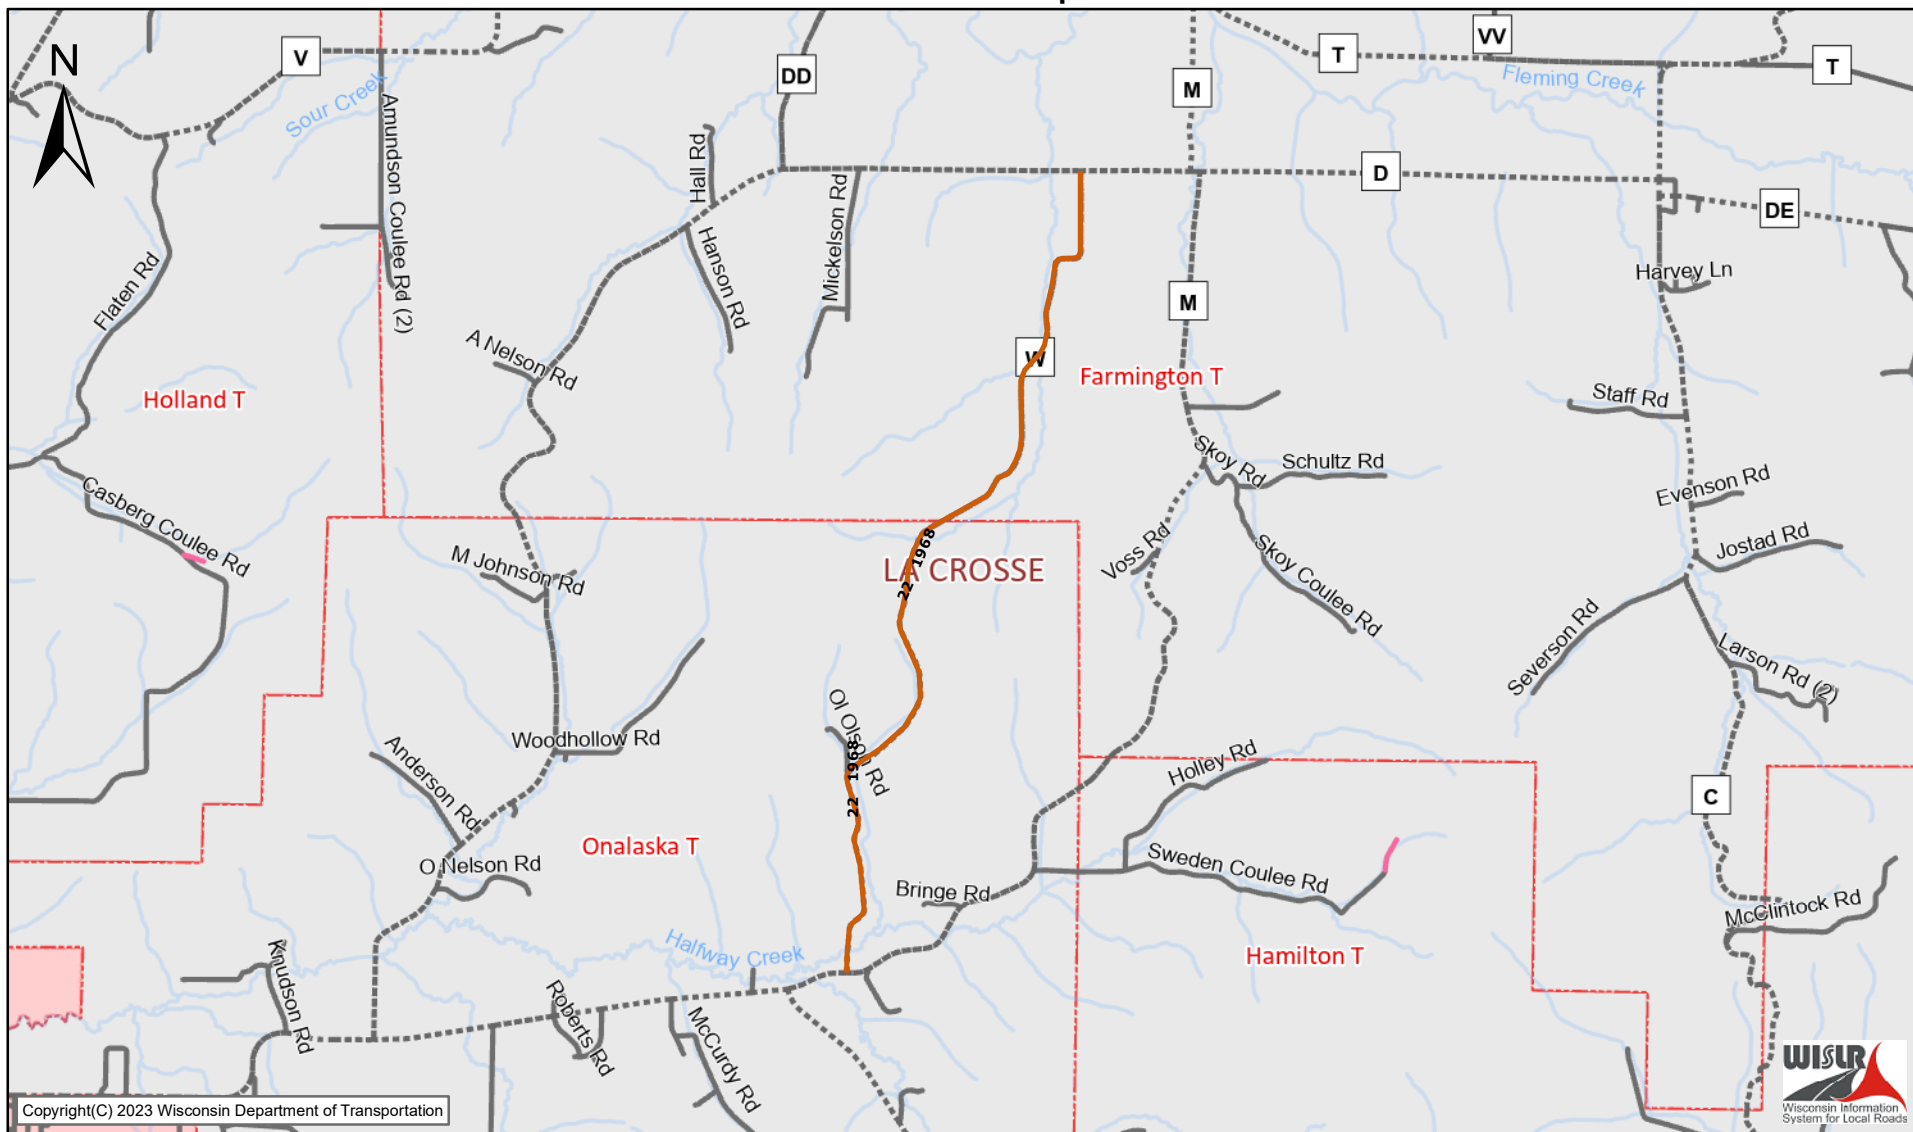

WISLR Map

Copyright(C) 2023 Wisconsin Department of Transportation

The information contained in this data set and information produced from this dataset were created for the official use of the Wisconsin Department of Transportation (WisDOT). Any other use while not prohibited, is the sole responsibility of the user. WisDOT expressly disclaims all liability regarding fitness of use of the information for other than official WisDOT business. Map created on December 8, 2022

wislr-fl2	USH Highway	Connector	County Roads	Local Roads	Cities/Villages/Towns
70 HMAC	USH Connecting Highway	Frontage Road	County Trunk Hwy	Municipal/Local Roads	City
Railroads	State Trunk Highways	Wayside	County Forest Roads	Ineligible Roads	Village
State Trunk Network	STH Connecting Highways	Rest Area	Other County Roads	Rivers	Town
Interstate Highway	On-Off Ramp	Weigh Station		Lakes	Counties