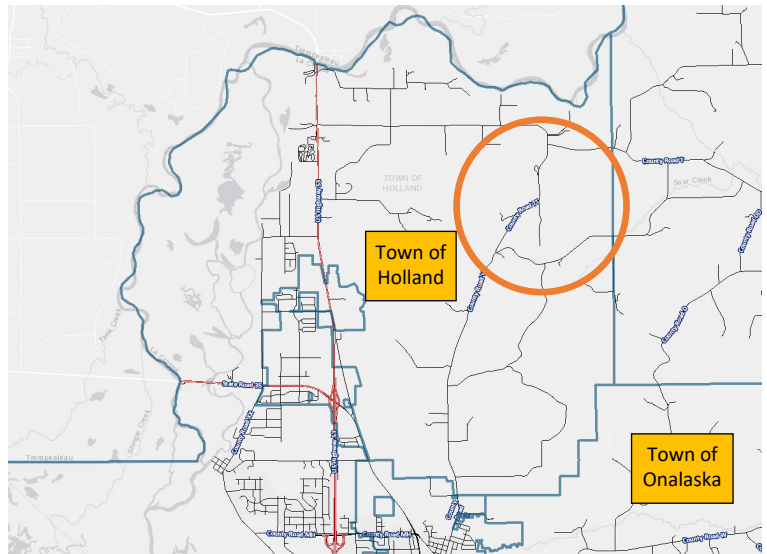

CTH TT Pavement Project LACR019-2020

La Crosse County Highway Department

County Highway TT
Town of Holland
From CTH T to CTH V

Access to the following roads will be affected:

- Fawn Meadow Lane
- Fonstad Road
- Jackie Terrace
- O Thompson Road

0 0.2
Scale miles

CTH County Highway
Project Roadway

Filename: CTH TT Pavement Project Location Map 2022
Base Map: La Crosse County ESRI PLSS Map Data
Created By: CWS March 18, 2022