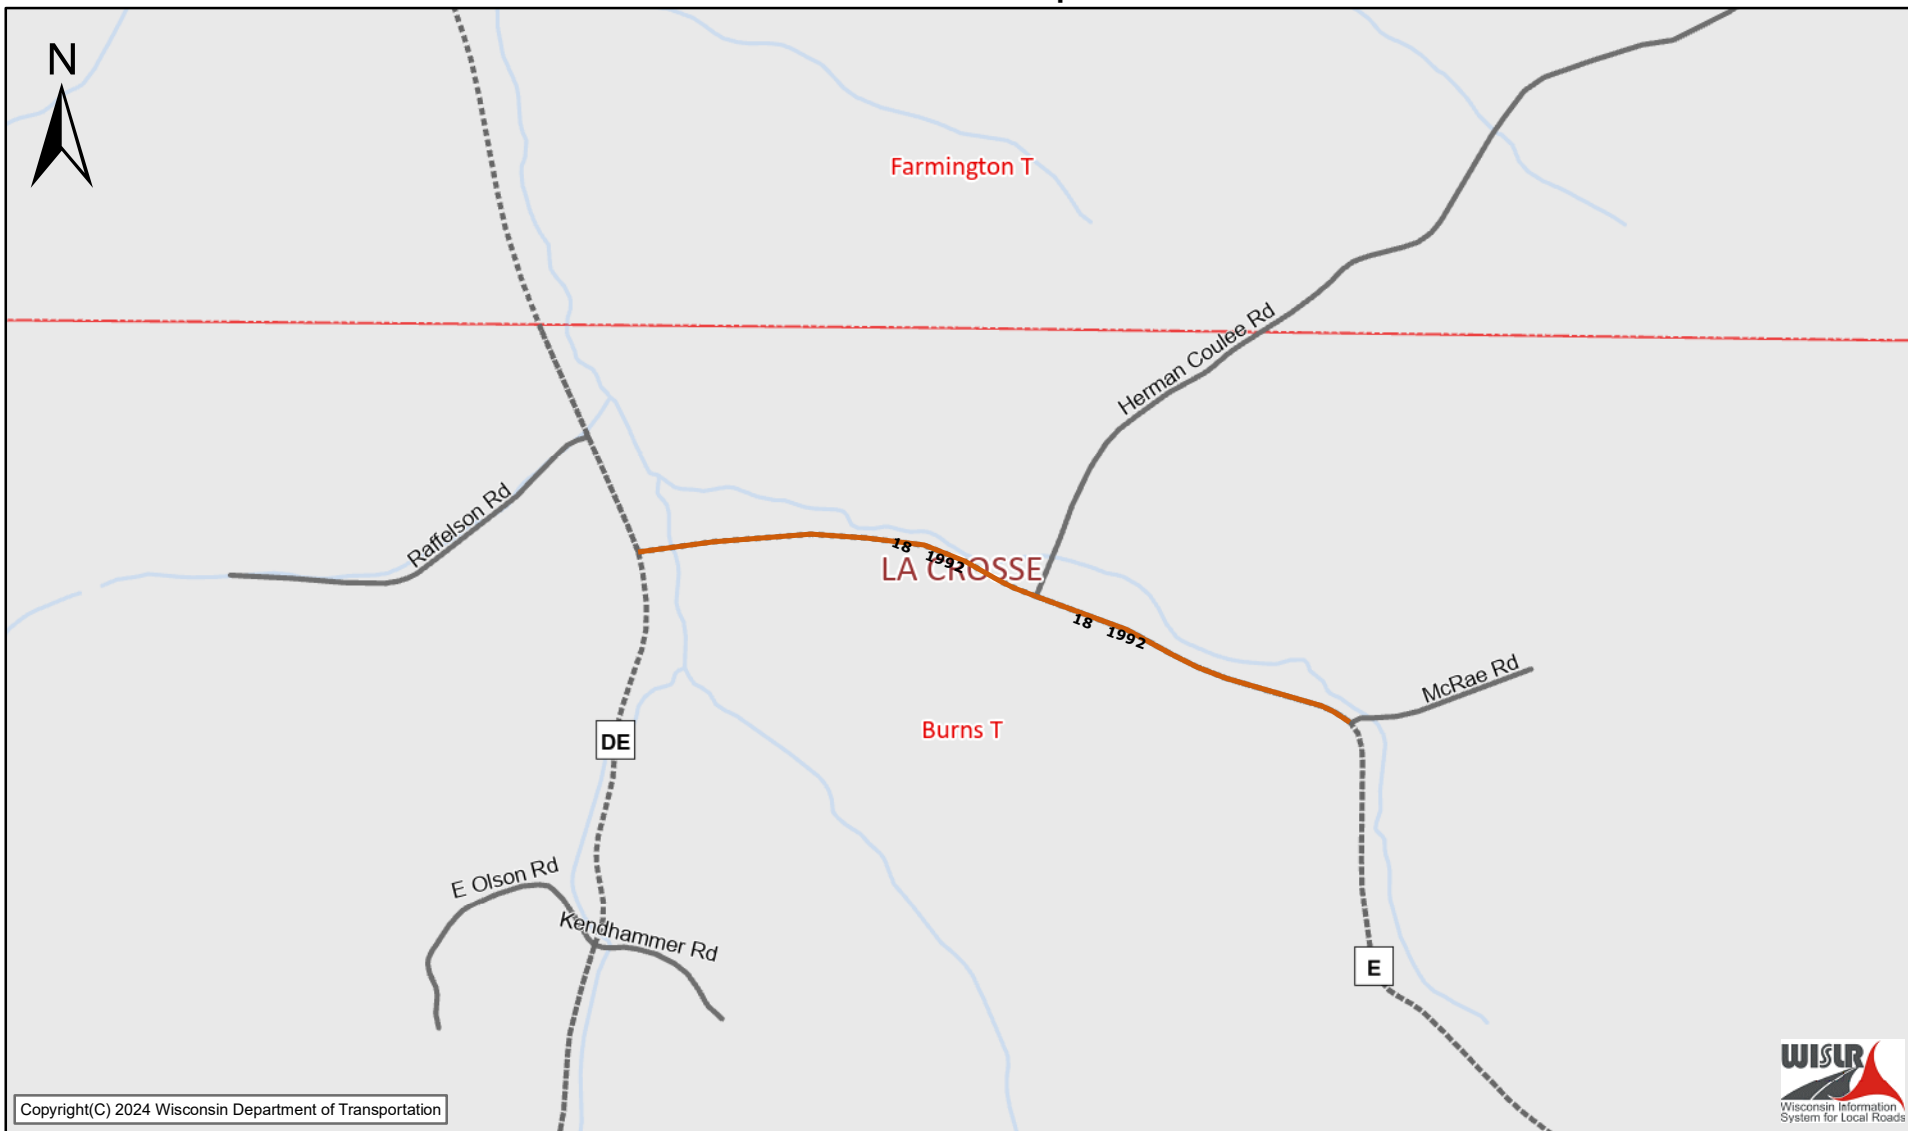

WISLR Map

The information contained in this data set and information produced from this dataset were created for the official use of the Wisconsin Department of Transportation (WisDOT). Any other use while not prohibited, is the sole responsibility of the user. WisDOT expressly disclaims all liability regarding fitness of use of the information for other than official WisDOT business. Map created on November 14, 2023

STH Connecting Highways

On-Off Ramp

Connector

Frontage Road

Wayside

Rest Area

Weigh Station

County Roads

County Trunk Hwy

County Forest Roads

Other County Roads

Local Roads

Municipal/Local Roads

Ineligible Roads

Rivers

Lakes

Cities/Villages/Towns

City

Village

Town

Counties