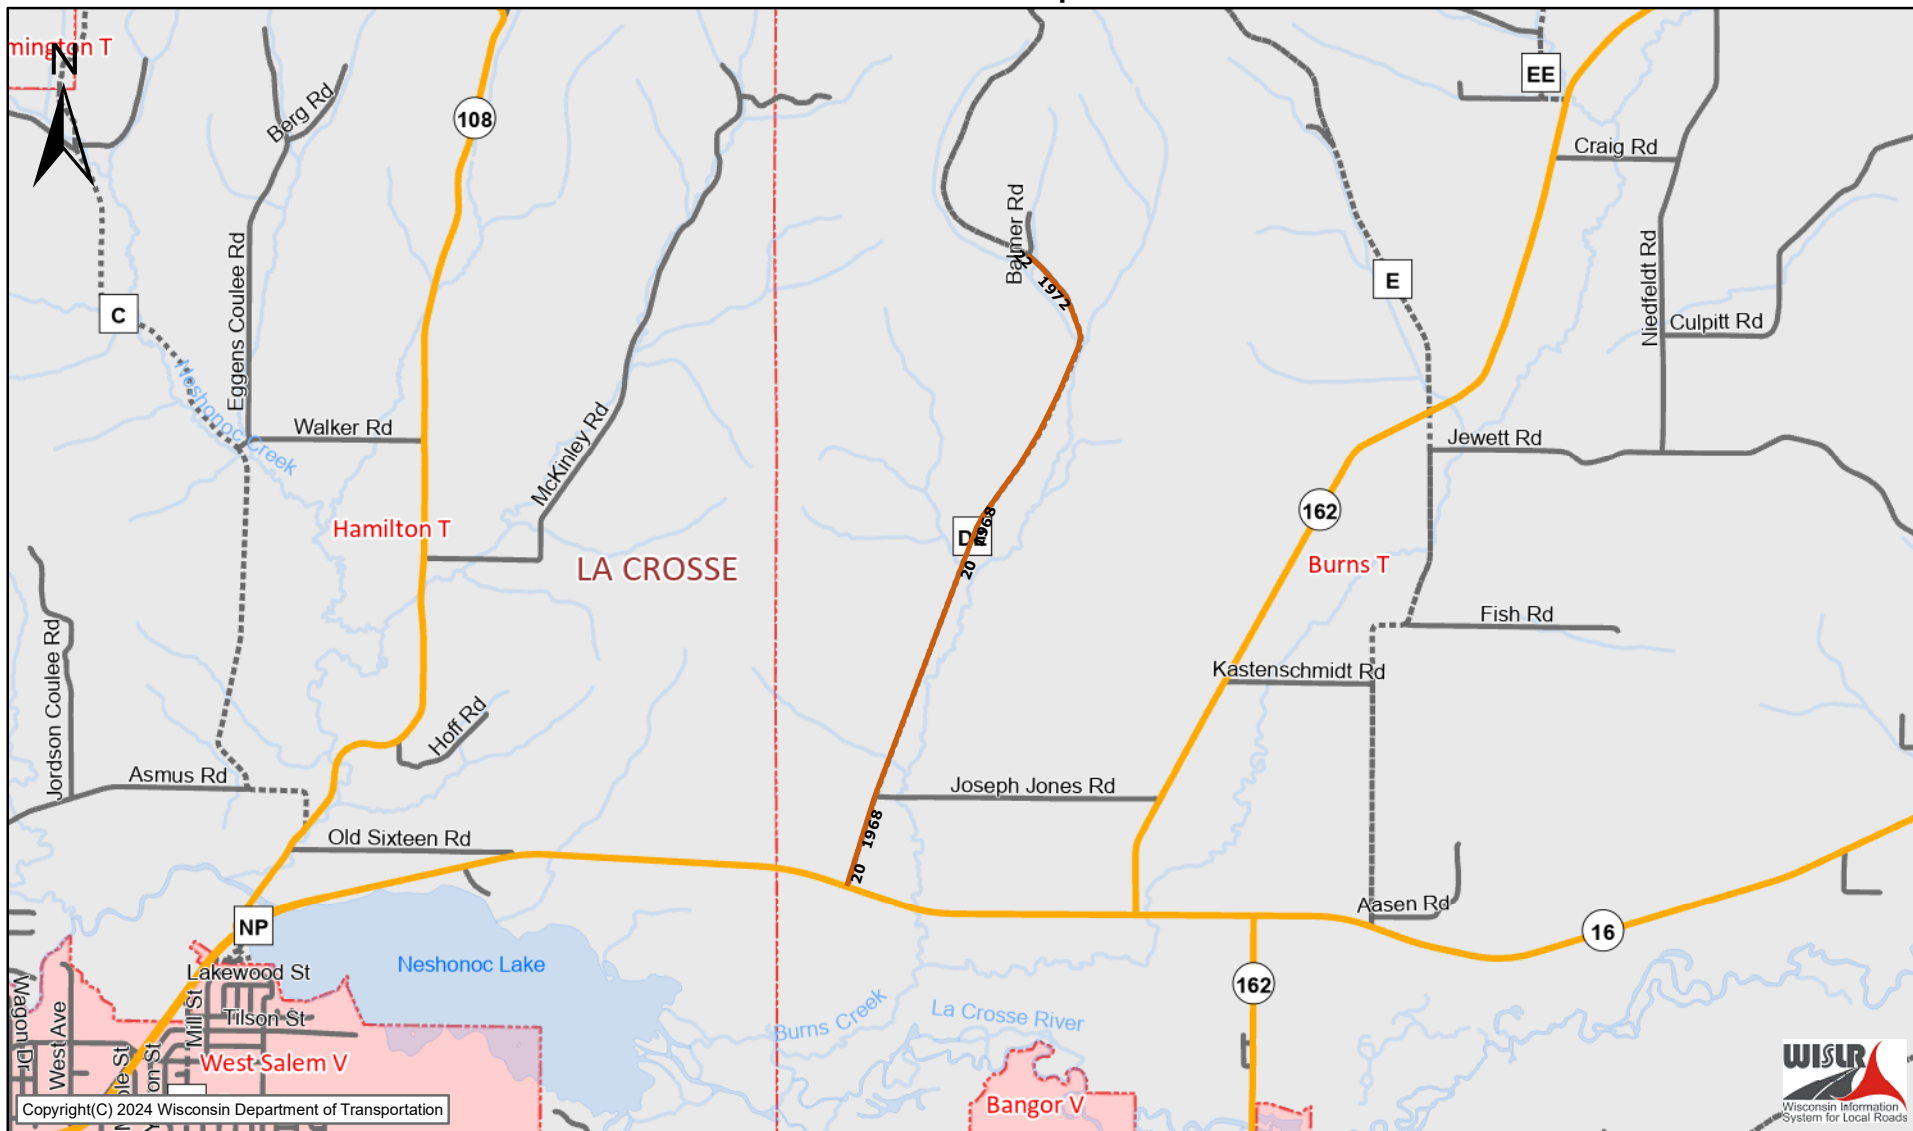

WISLR Map

The information contained in this data set and information produced from this dataset were created for the official use of the Wisconsin Department of Transportation (WisDOT). Any other use while not prohibited, is the sole responsibility of the user. WisDOT expressly disclaims all liability regarding fitness of use of the information for other than official WisDOT business. Map created on November 14, 2023

wislr-f12	USH Highway	Connector	County Roads	Local Roads	Cities/Villages/Towns
70 HMAC	USH Connecting Highway	Frontage Road	County Trunk Hwy	Municipal/Local Roads	City
Railroads	State Trunk Highways	Wayside	County Forest Roads	Ineligible Roads	Village
State Trunk Network	STH Connecting Highways	Rest Area	Other County Roads	Rivers	Town
Interstate Highway	On-Off Ramp	Weigh Station		Lakes	Counties