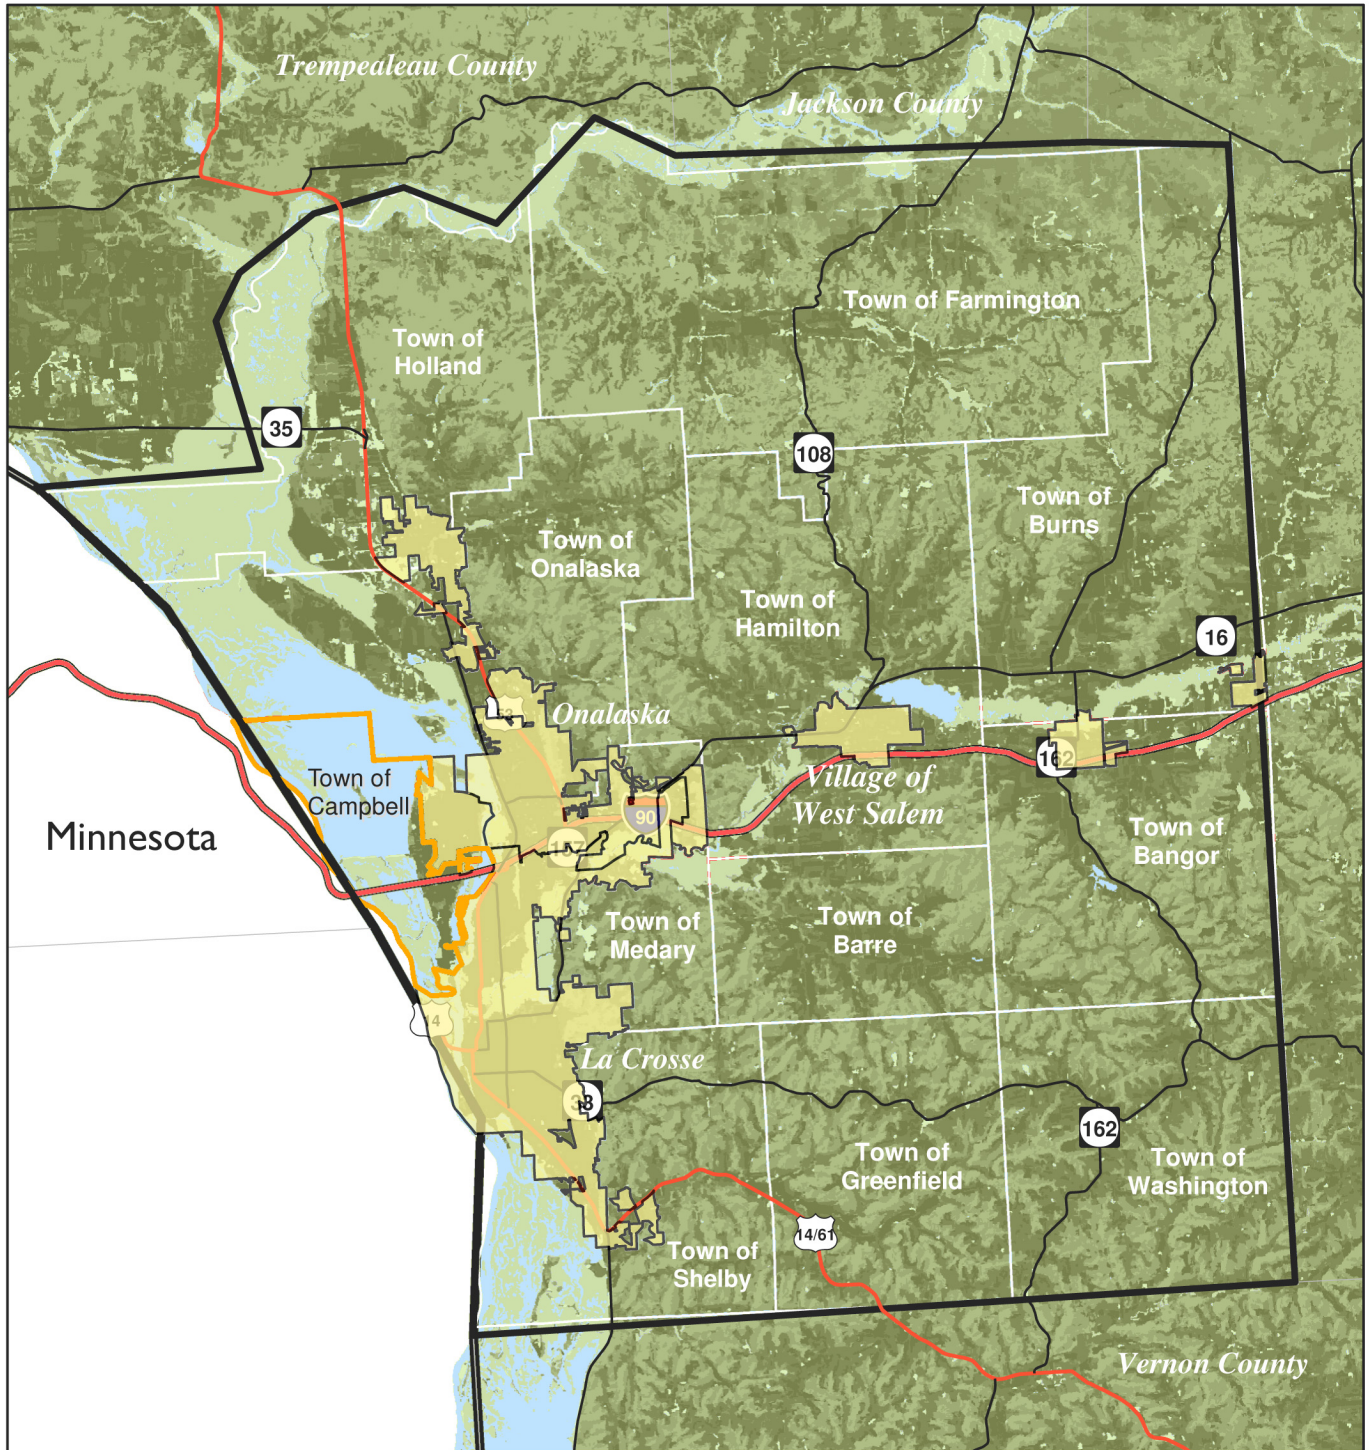

Regional Context Map

Map 1.1

June 2006

Town of Campbell Comprehensive Plan

Source: ESRI Data & Maps CD, WI DNR