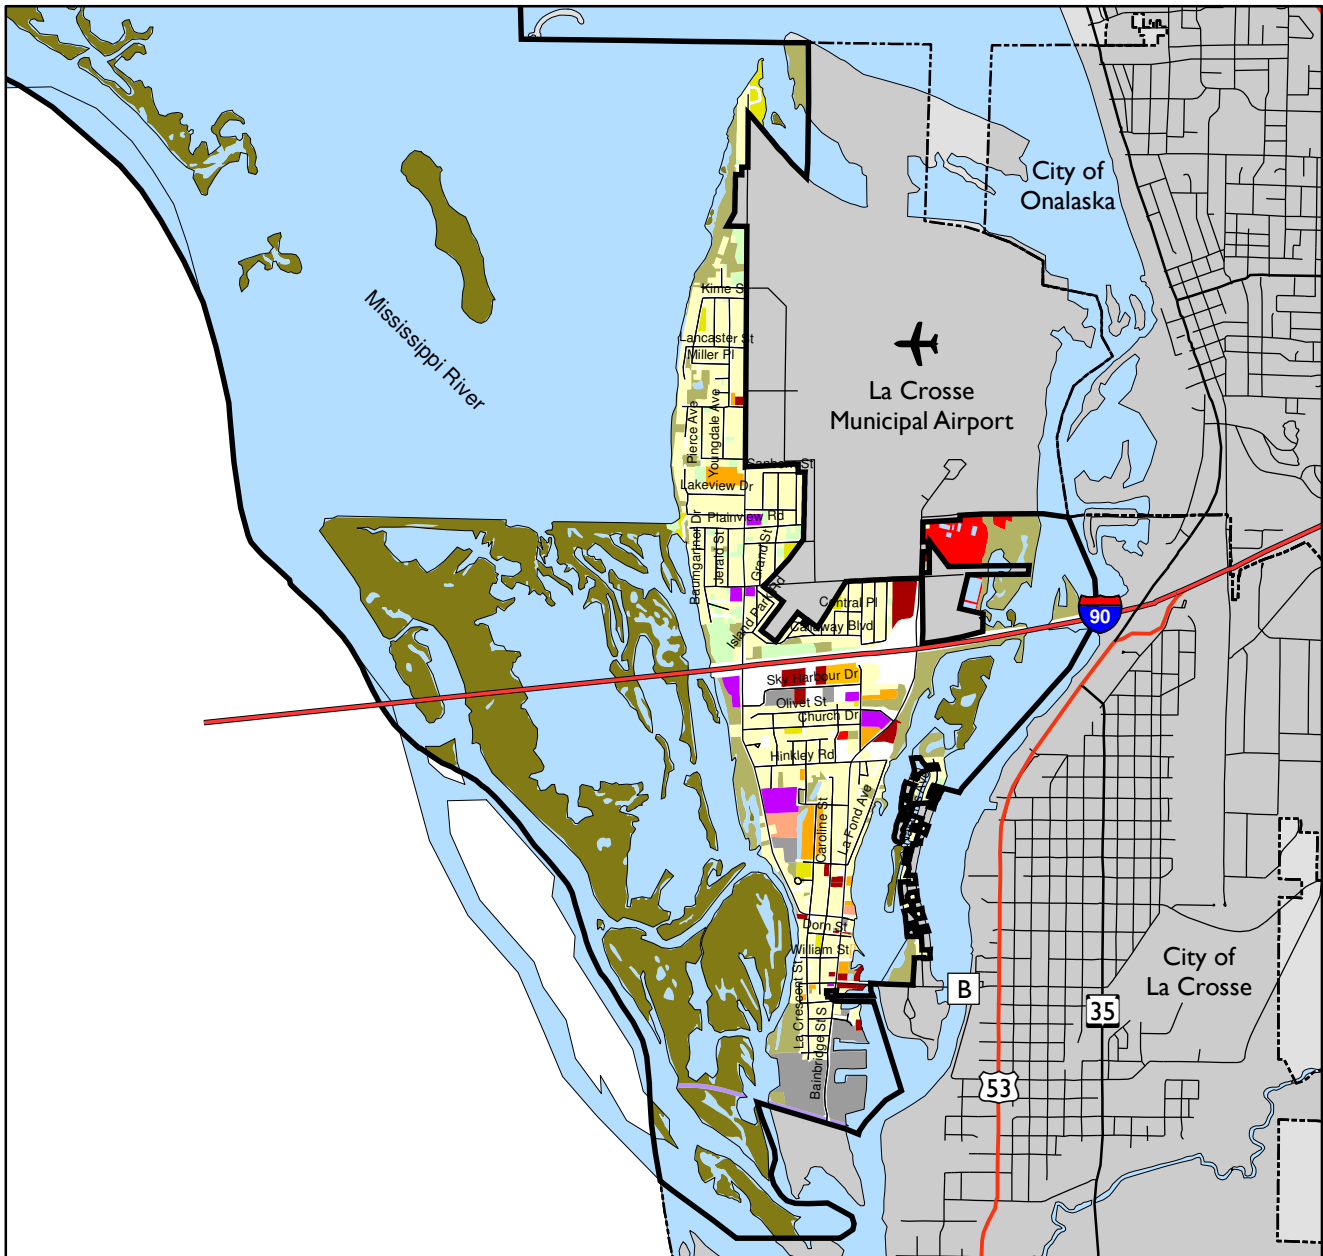

Existing Land Use

Legend

- | | | |
|---------------|---------------|-------------|
| Single Family | Office | Agriculture |
| Multi-Family | Manufacturing | Woodland |
| Mobile Home | Institutional | Wetland |
| Motels | Railroad | Water |
| Retail | Recreational | |

Project # 2185

Map 3.1

June 2006

Town of Campbell Comprehensive Plan

Source: La Crosse County Png, Dept.