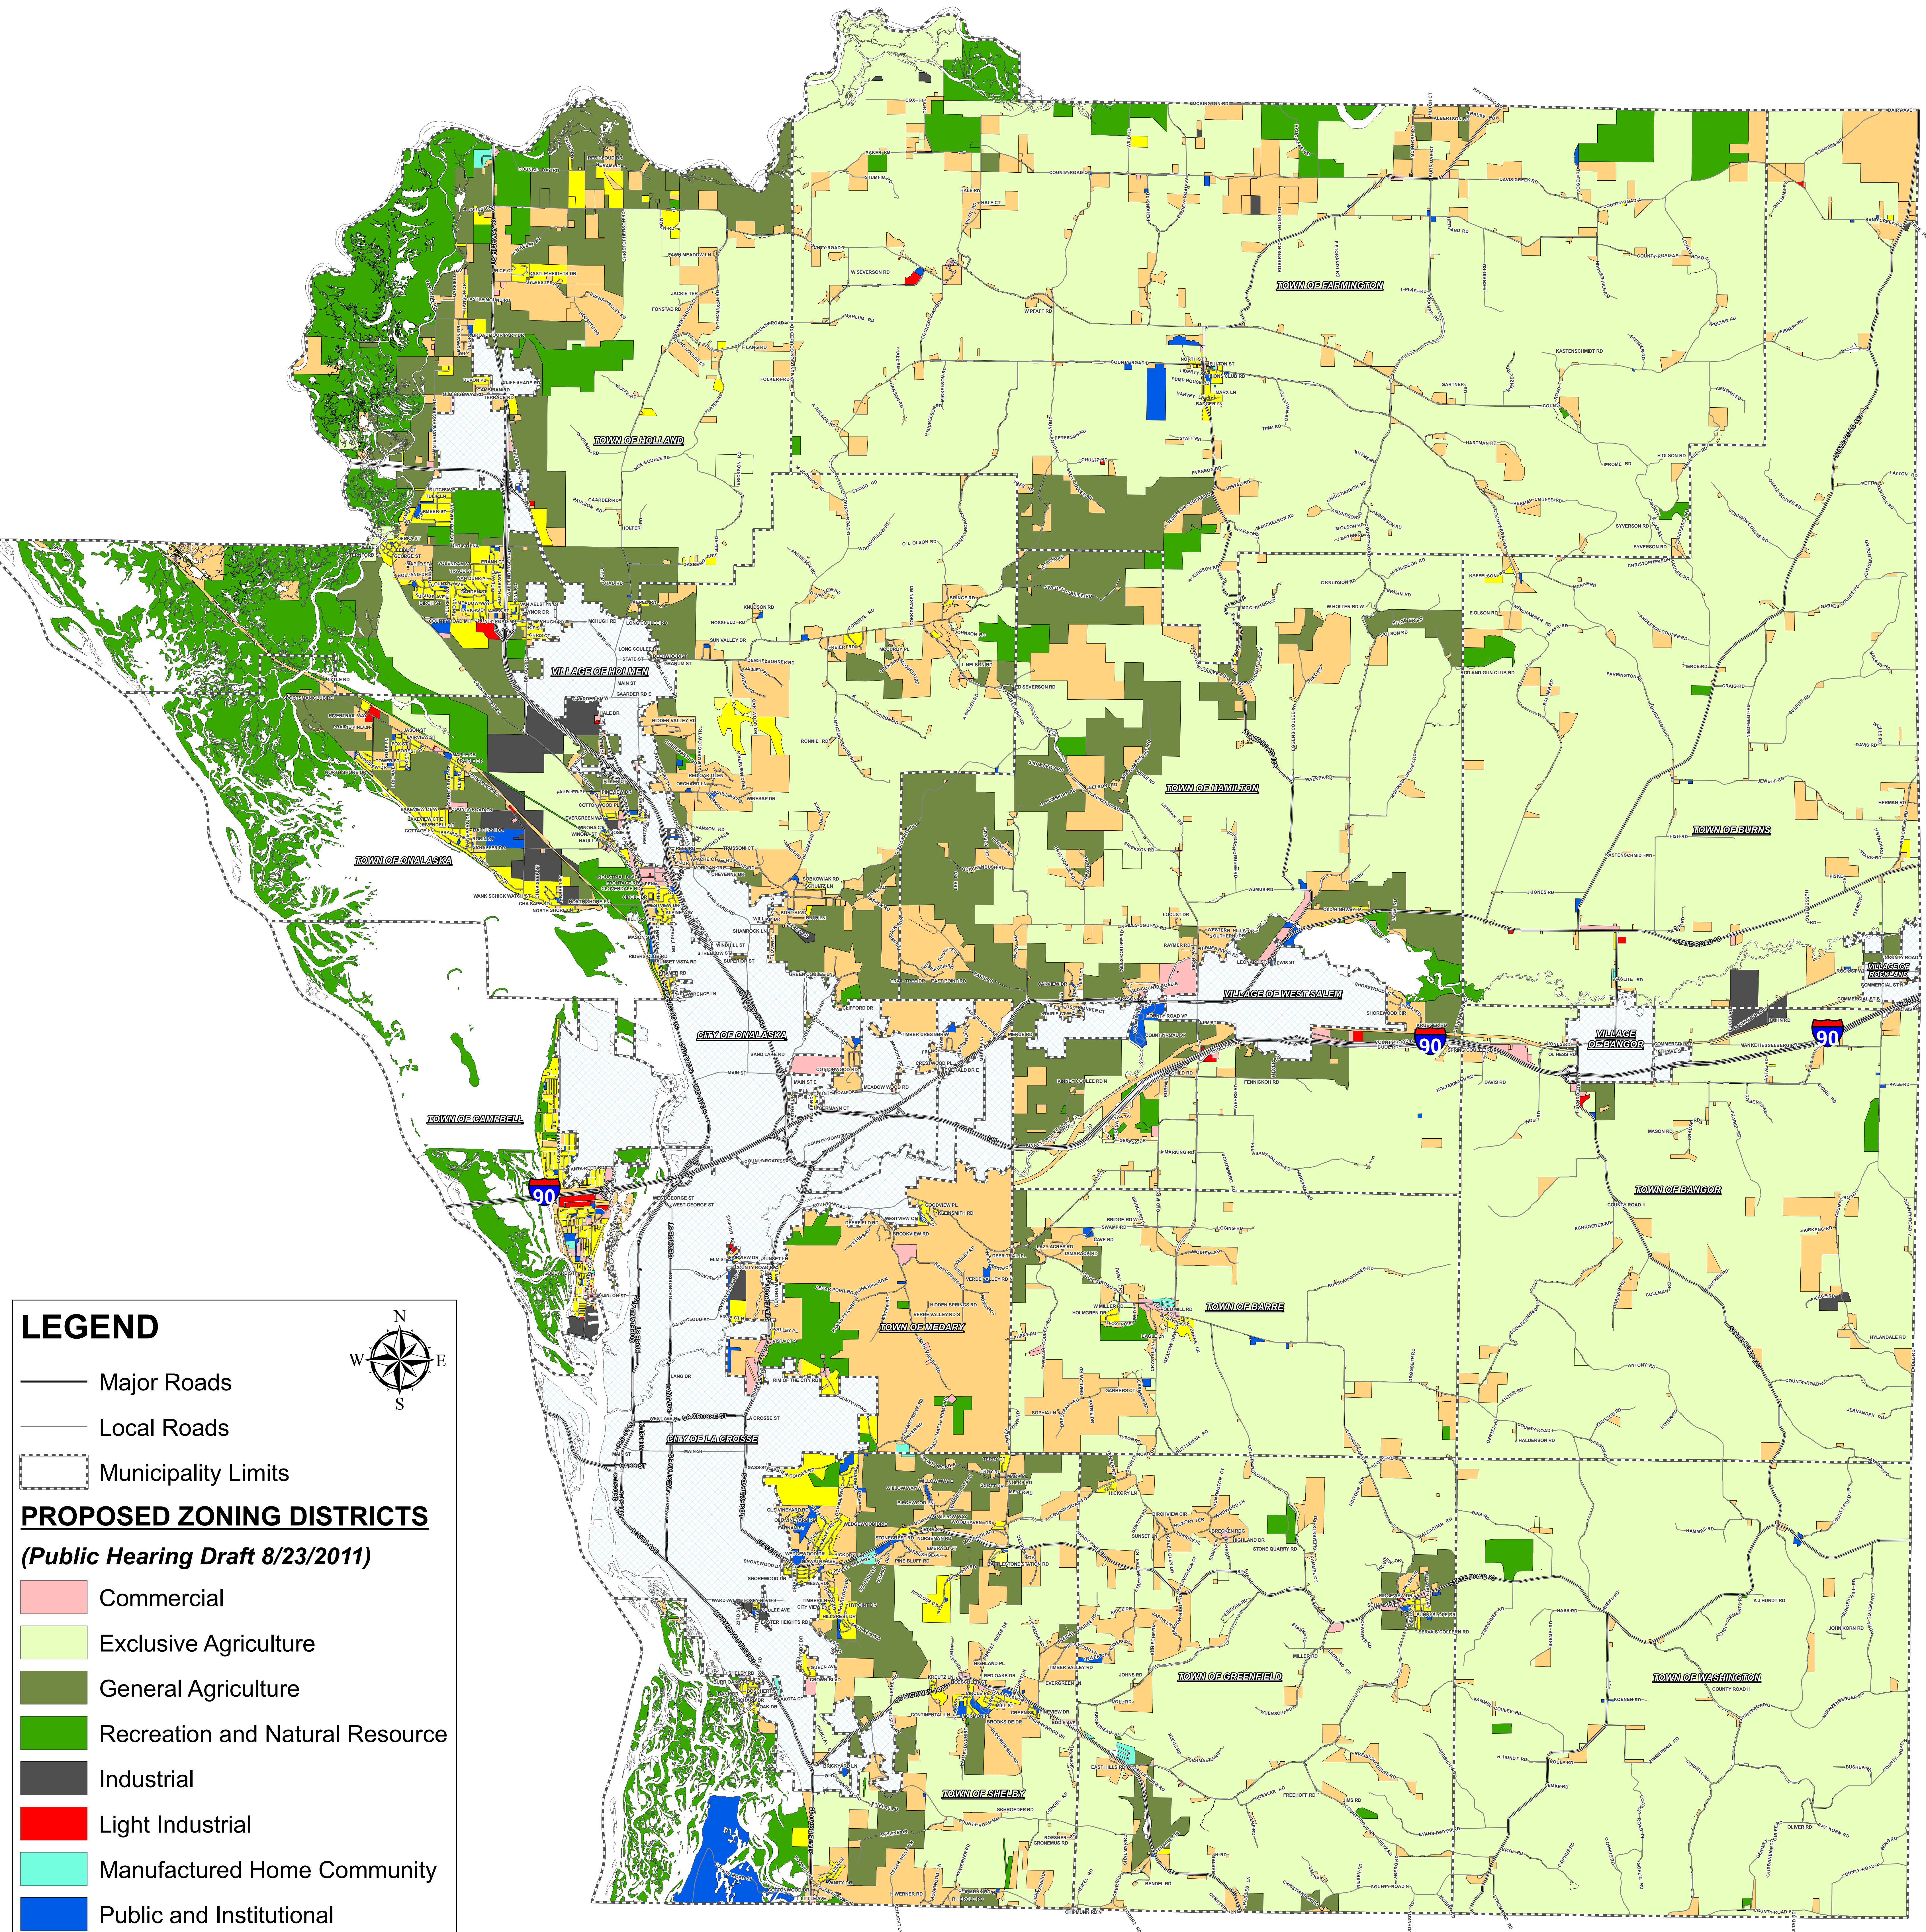

Proposed Zoning Districts

LEGEND

- Major Roads
- Local Roads
- Municipality Limits

PROPOSED ZONING DISTRICTS

(Public Hearing Draft 8/23/2011)

- Commercial
- Exclusive Agriculture
- General Agriculture
- Recreation and Natural Resource
- Industrial
- Light Industrial
- Manufactured Home Community
- Public and Institutional
- Residential A
- Residential B
- Residential C
- Rural Residential
- Municipal Zoning Applies
- Water